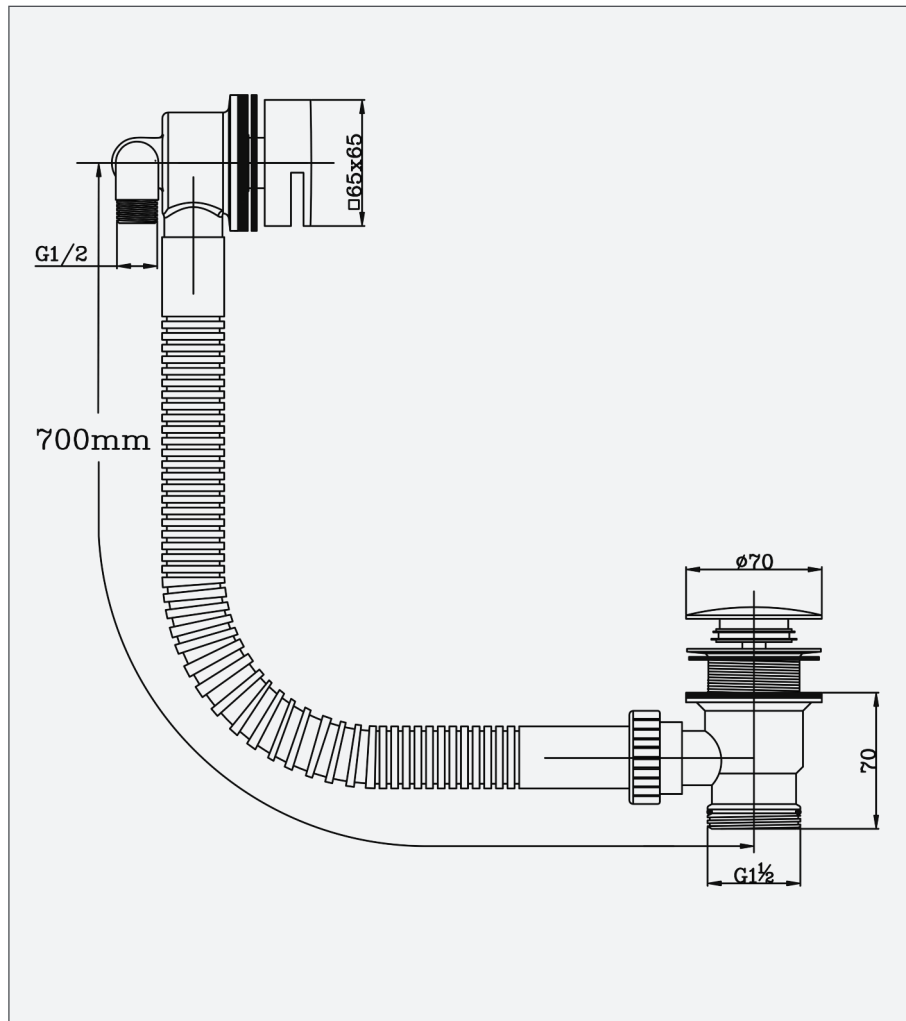

Zen - Side Valves and Overflow Filler

Zen Side Valves and Overflow Filler

Code: Z-SV / Z-SO

Features

- Side valves to be used in conjunction with an overflow filler which removes the need for a spout on the bath
- Please see Zen or Encore for options
- Can be used in conjunction with side valves or a wall mounted concealed valve
- Includes overflow filler and modern style clicker waste with easy clean feature

Technical Details

- 2 hole bath side valves - chrome
- 1/2" BSP inlets
- 10 year guarantee covering manufacturing faults

Operating Pressure	0.2 bar	0.5 bar	1 bar	2 bar
Flow Rate (L/min)	2.0	6.3	9.5	13.6