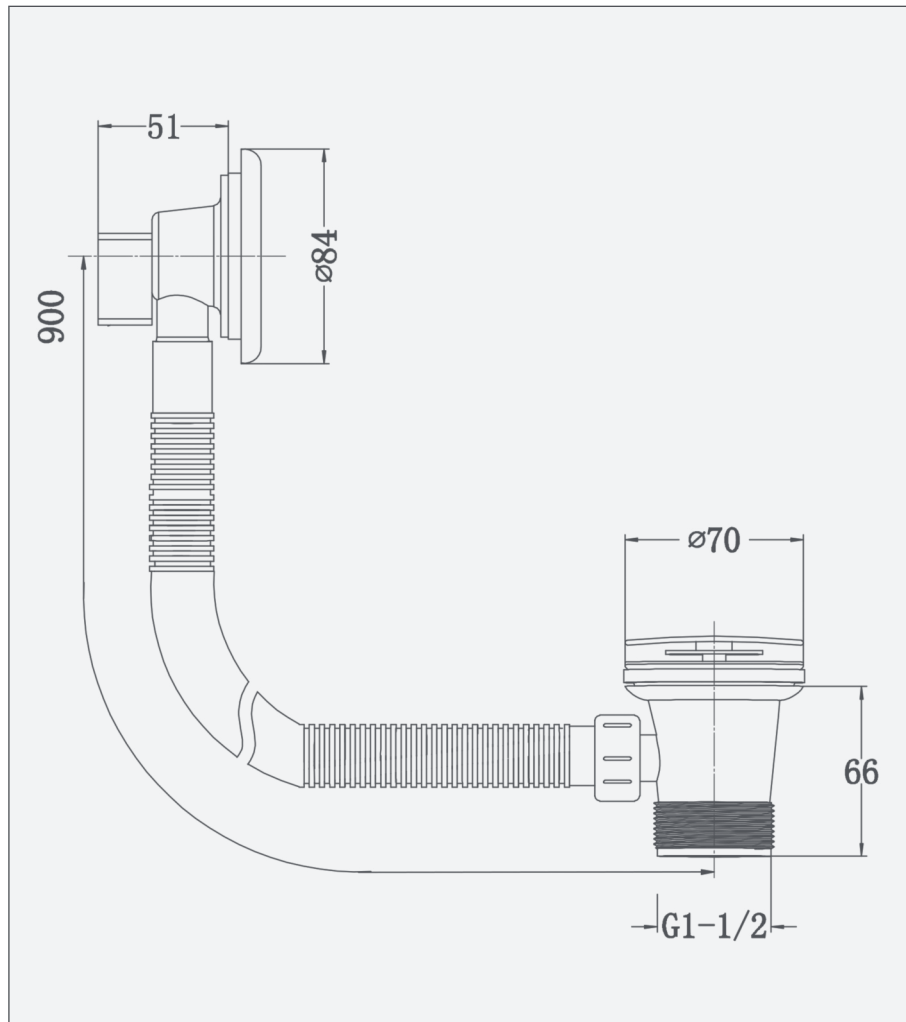

Bath Clicker Waste EasyClean

Bath Clicker Waste EasyClean

Code: BCW-EC

Features

- 900mm length to accommodate standard or freestanding bath
- Unique EasyClean waste feature allows hassle free cleaning
- Chrome plated brass overflow and domed clicker waste