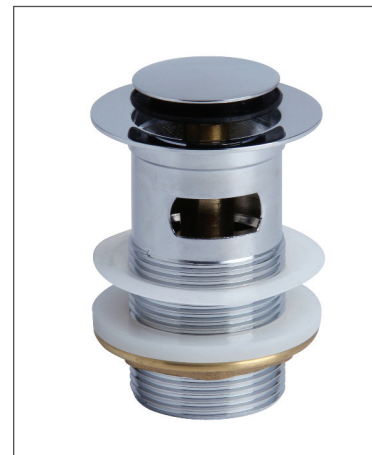

Centre Clicker Waste

Centre Clicker Waste

Code: CCW

Features

- Brass body
- Brass locking nut
- Removable centre piece for easy cleaning

Unit 4 & 5, Kiltonga Industrial Estate,
Newtownards, Co Down,
Northern Ireland. BT23 4TJ