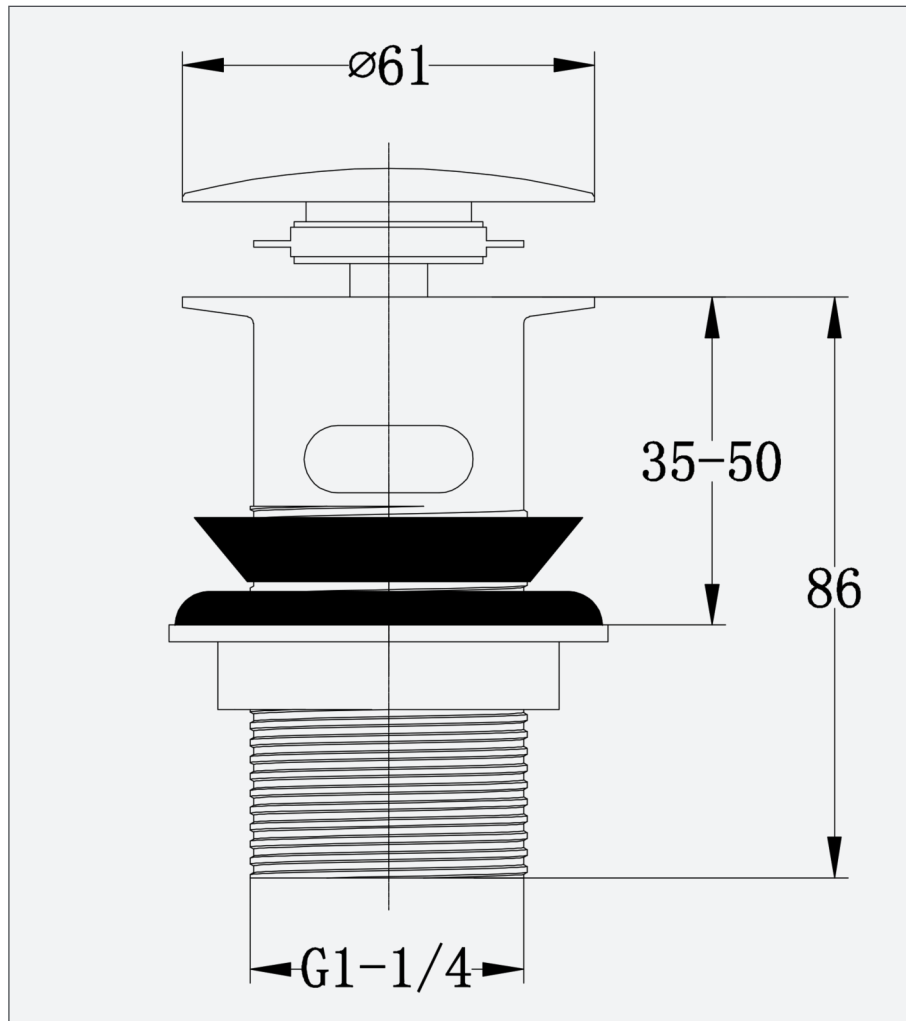

Centre Clicker Waste

Centre Clicker Waste

Code: CCW

Features

- Brass body
- Brass locking nut
- Removable centre piece for easy cleaning

Unit 4 & 5, Kiltonga Industrial Estate,
Newtownards, Co Down,
Northern Ireland. BT23 4TJ