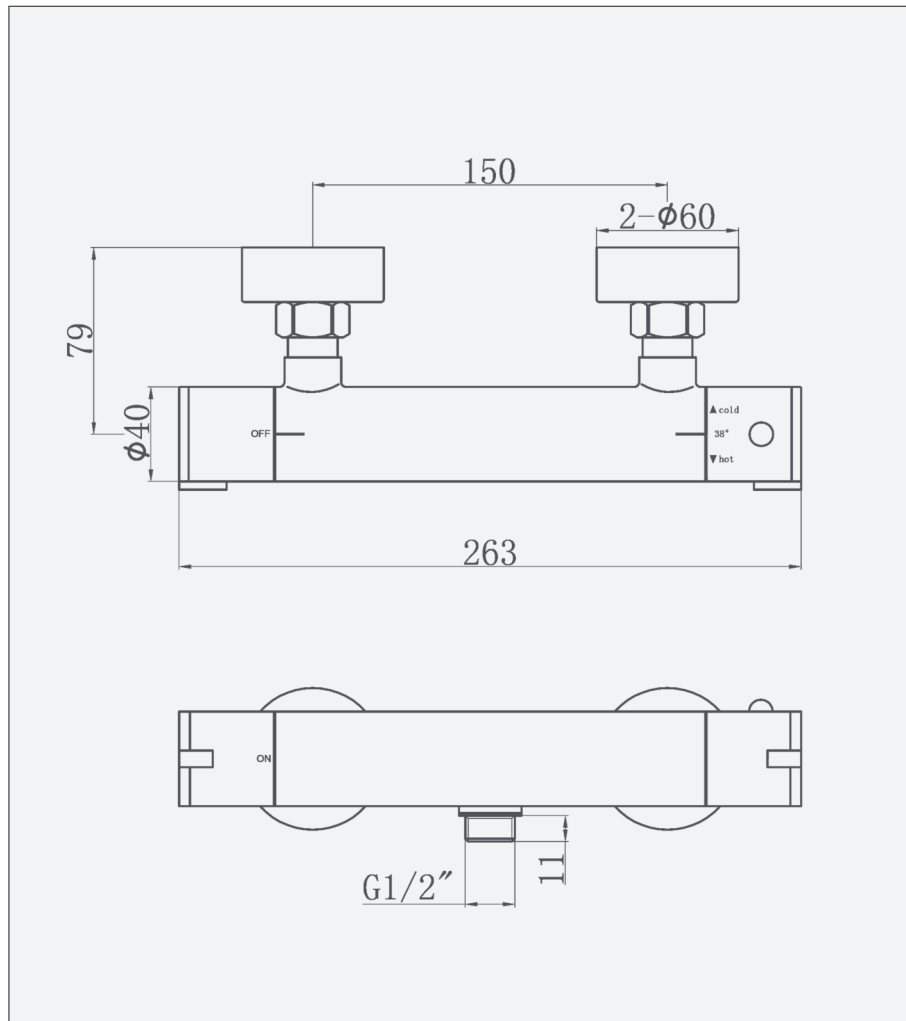

Eco - Bar Valve Only

Eco - Bar Valve Only

Code: E-BVO

Features

- Brass bodied valve
- Complete with FastFix brackets

Operating Pressure	0.2 bar	0.5 bar	1 bar	2 bar
Flow Rate (L/min)	4.0	6.4	9.6	14.4

Unit 4 & 5, Kiltonga Industrial Estate,
Newtownards, Co Down,
Northern Ireland. BT23 4TJ