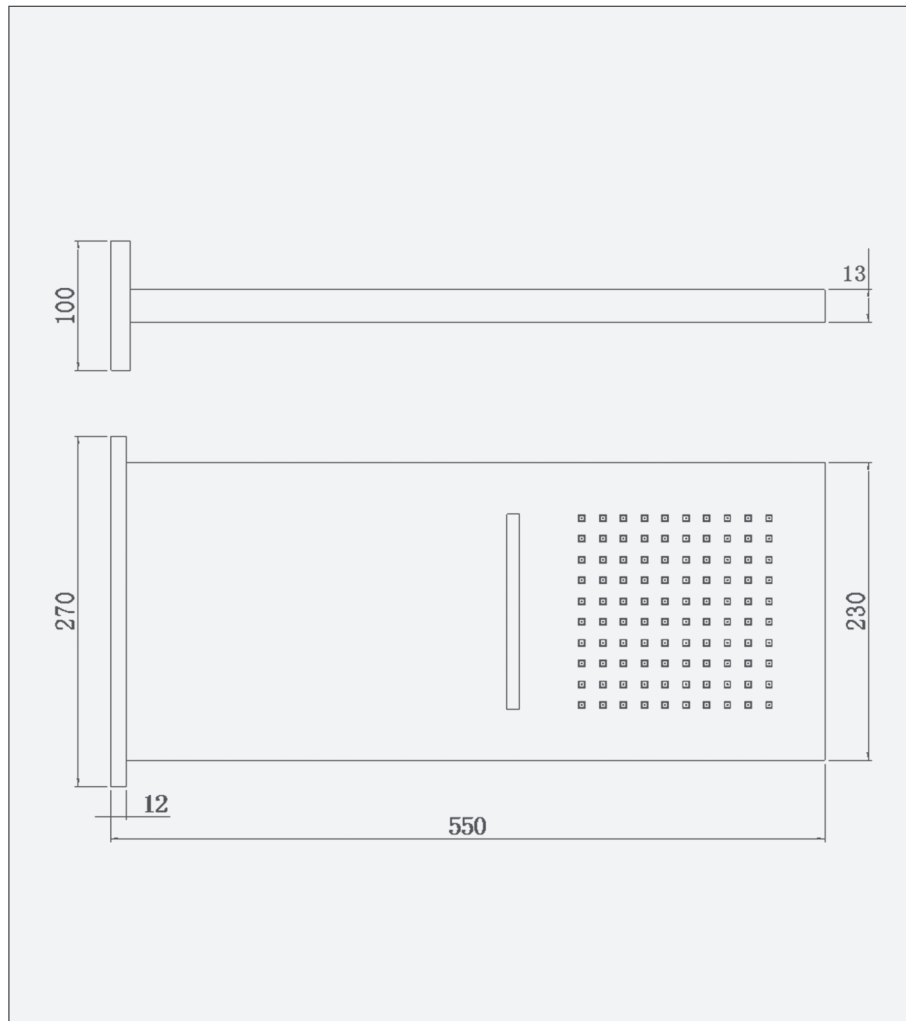

# Encore - Stainless Steel Dual Flow Shower Head

## Encore - Stainless Steel Dual Flow Shower Head

Code: E-SSDF50

### Features

- Luxury dual function showerhead
- Rain or waterfall feature
- Stainless steel

Unit 4 & 5, Kiltonga Industrial Estate,  
Newtownards, Co Down,  
Northern Ireland. BT23 4TJ