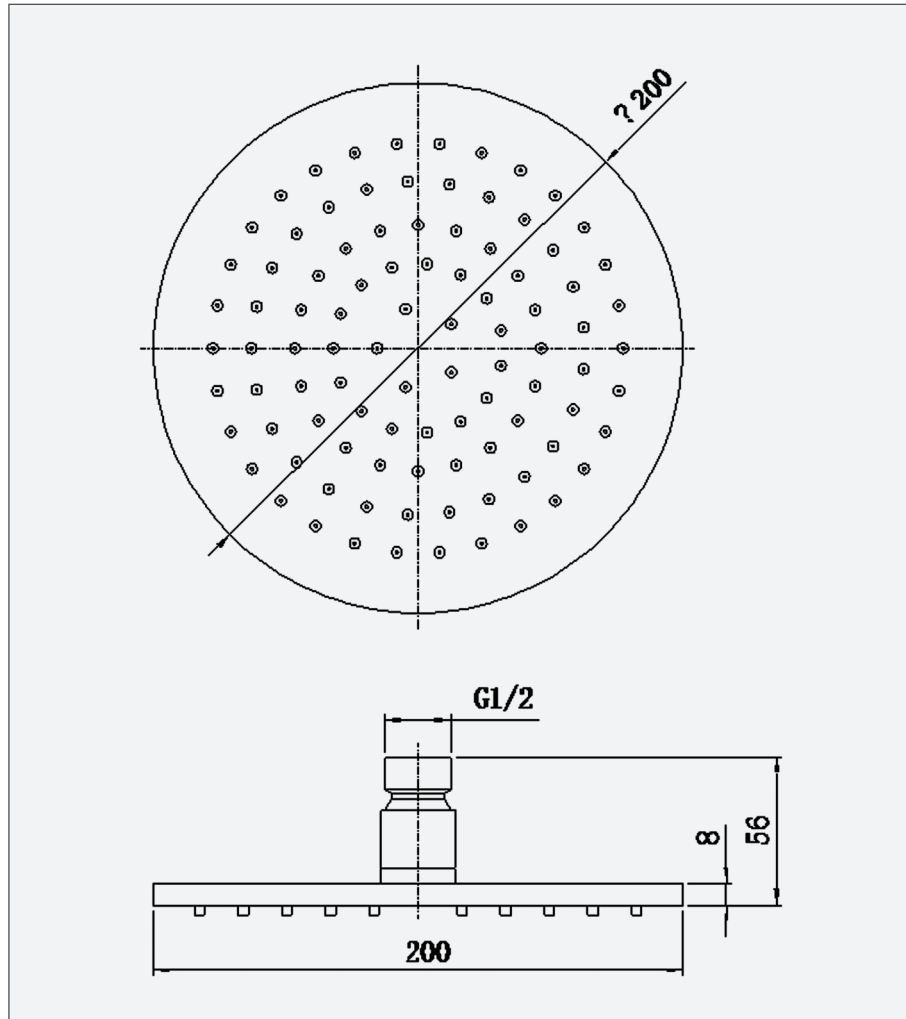

Luca - Shower Head 200mm

Luca - Shower Head 200mm

Code: L-S20

Features

- Large round brass chrome plated head for the perfect rain style shower

Unit 4 & 5, Kiltonga Industrial Estate,
Newtownards, Co Down,
Northern Ireland. BT23 4TJ