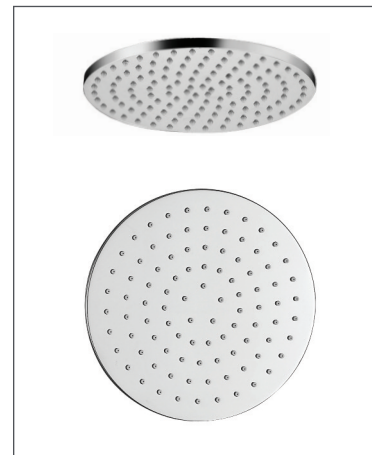

Luca - Shower Head 200mm

Luca - Shower Head 200mm

Code: L-S20

Features

- Large round brass chrome plated head for the perfect rain style shower

Unit 4 & 5, Kiltonga Industrial Estate,
Newtownards, Co Down,
Northern Ireland. BT23 4TJ