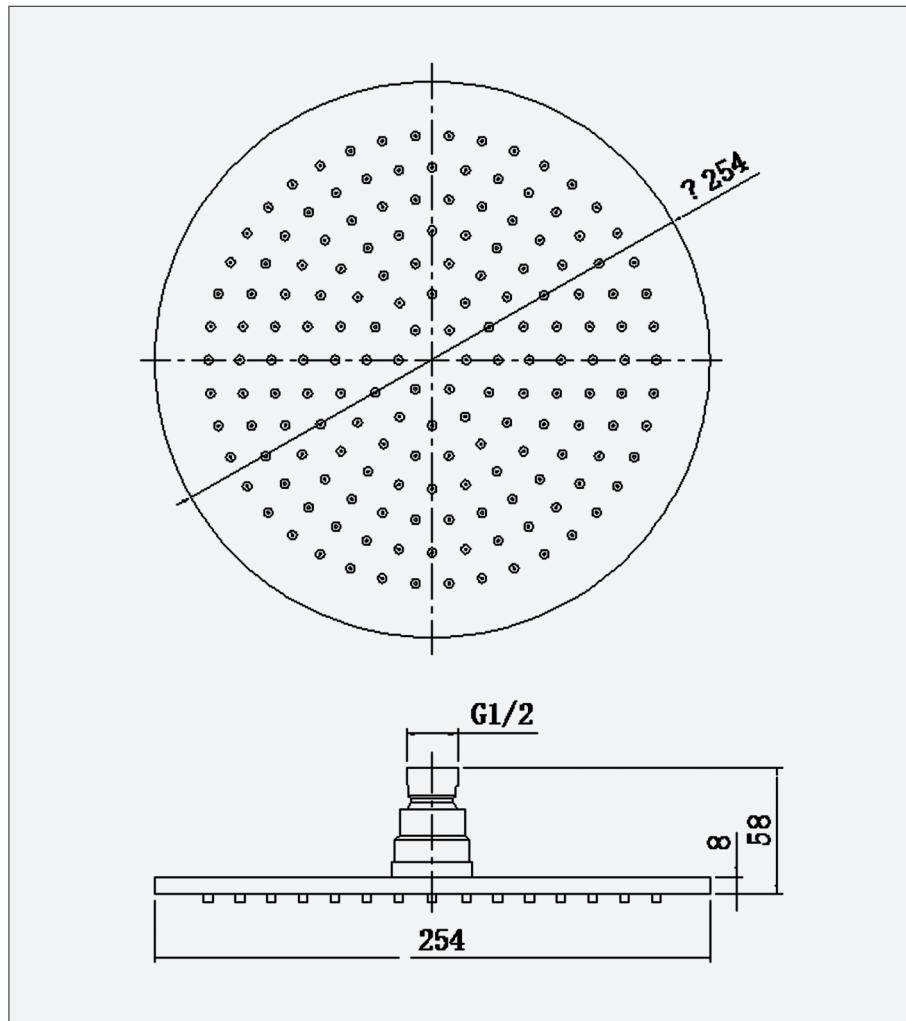

Luca - Shower Head 250mm

Luca - Shower Head 250mm

Code: L-S25

Features

- Large round brass chrome plated head for the perfect rain style shower

Unit 4 & 5, Kiltonga Industrial Estate,
Newtownards, Co Down,
Northern Ireland. BT23 4TJ