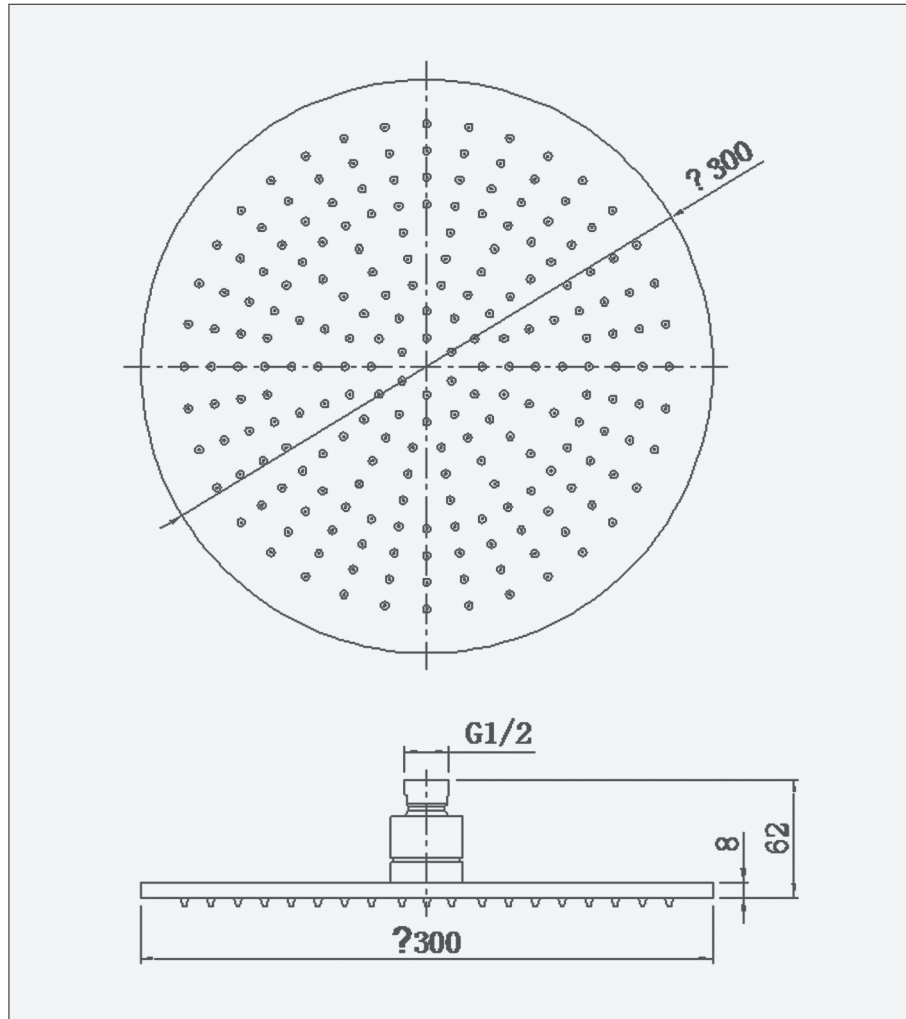

# Luca - Shower Head 300mm

## Luca - Shower Head 300mm

Code: L-S30

### Features

- Large round brass chrome plated head for the perfect rain style shower

Unit 4 & 5, Kiltonga Industrial Estate,  
Newtownards, Co Down,  
Northern Ireland. BT23 4TJ

**Sales Enquiries**  
Email: [info@aquallabrassware.com](mailto:info@aquallabrassware.com)