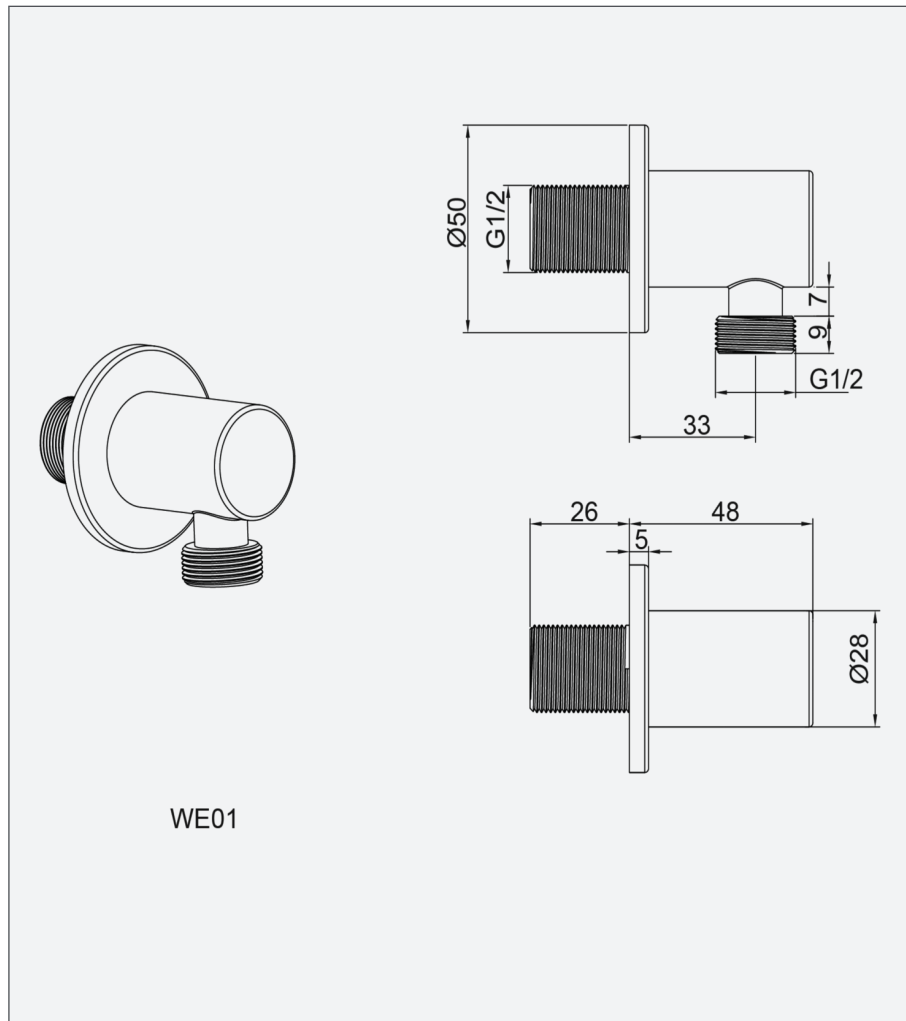

Round Wall Outlet

Square Ceiling Arm

Code: R-WO

Features

- Round wall outlet
- Brass chrome plated

Unit 4 & 5, Kiltonga Industrial Estate,
Newtownards, Co Down,
Northern Ireland. BT23 4TJ

Sales Enquiries

Email: info@aquallabrassware.com