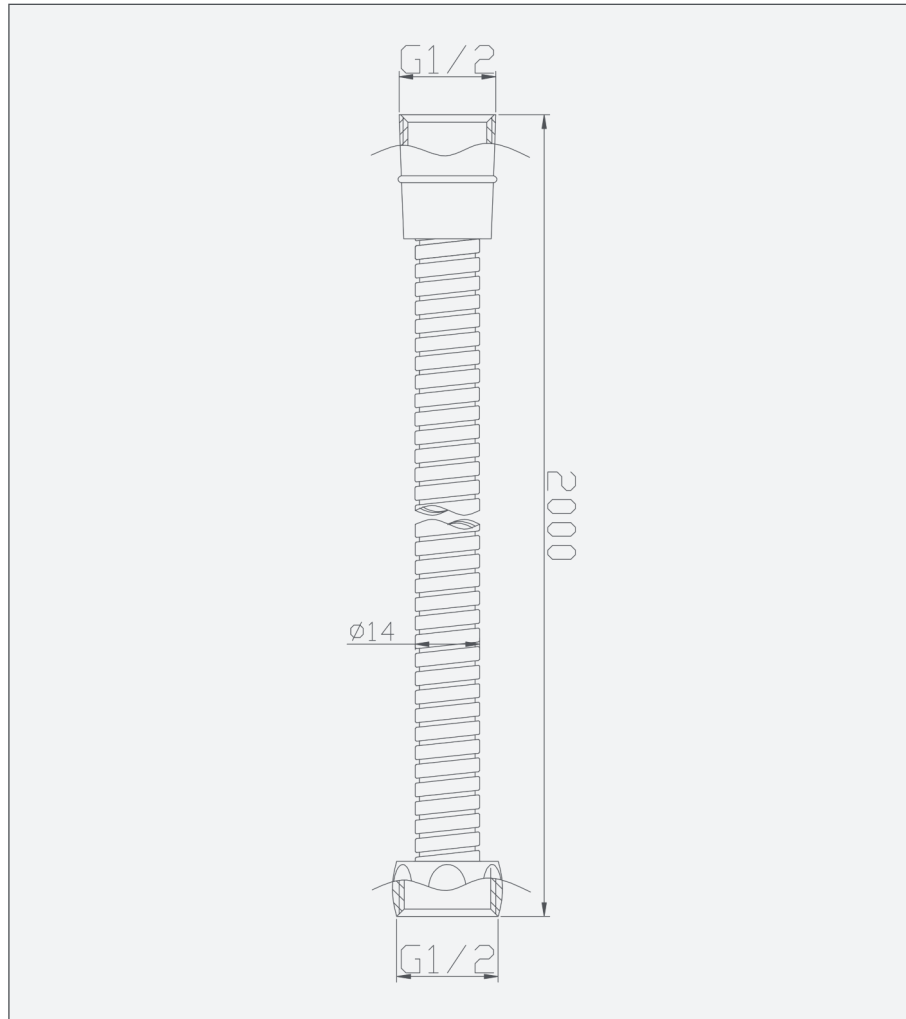

Shower Hose 2.0m

Shower Hose 2.0m

Code: HO-RIB2

Features

- Smooth finish PVC hose
- Modern stylish look
- Anti bacterial finish

Unit 4 & 5, Kiltonga Industrial Estate,
Newtownards, Co Down,
Northern Ireland. BT23 4TJ