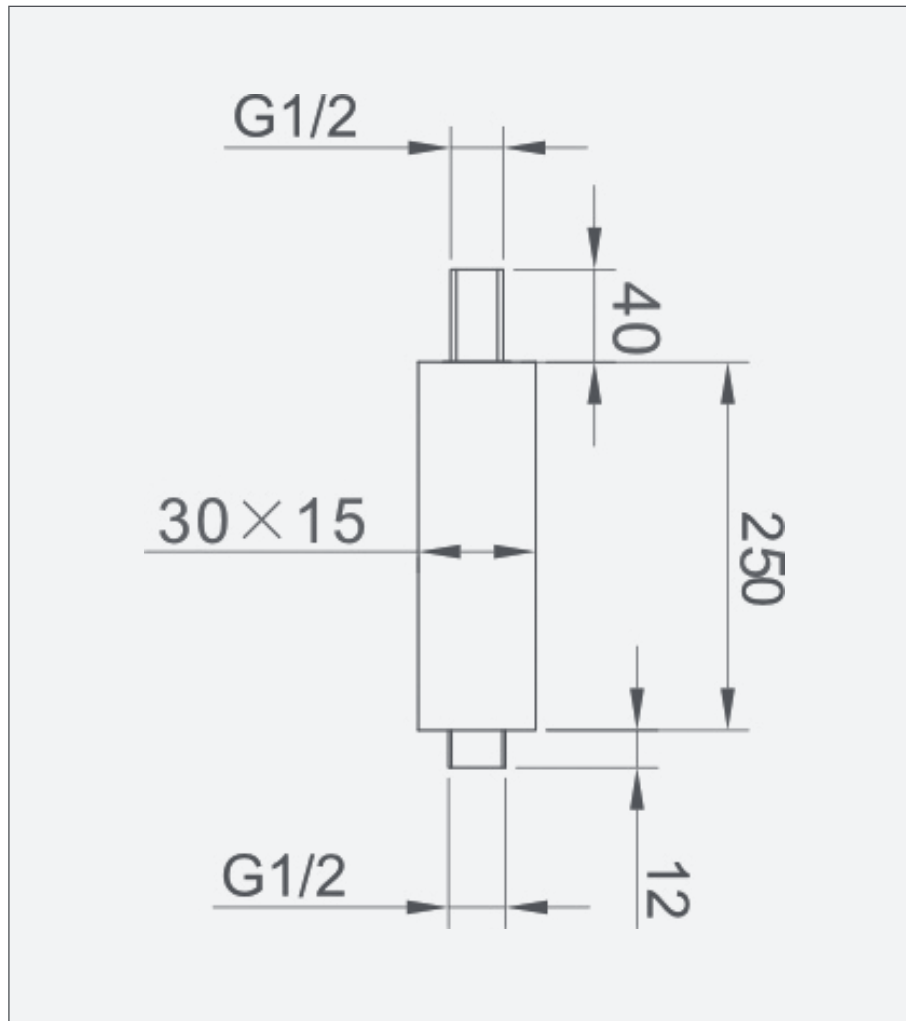

Square Ceiling Arm

Square Ceiling Arm

Code: S-CA

Features

- Square ceiling arm
- Brass and chrome plated

Unit 4 & 5, Kiltonga Industrial Estate,
Newtownards, Co Down,
Northern Ireland. BT23 4TJ

Sales Enquiries