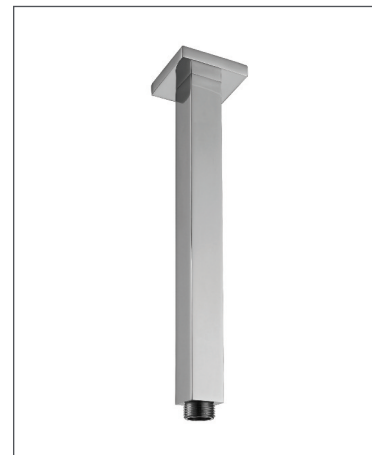

Square Ceiling Arm

Square Ceiling Arm

Code: S-CA

Features

- Square ceiling arm
- Brass and chrome plated

Unit 4 & 5, Kiltonga Industrial Estate,
Newtownards, Co Down,
Northern Ireland. BT23 4TJ

Sales Enquiries