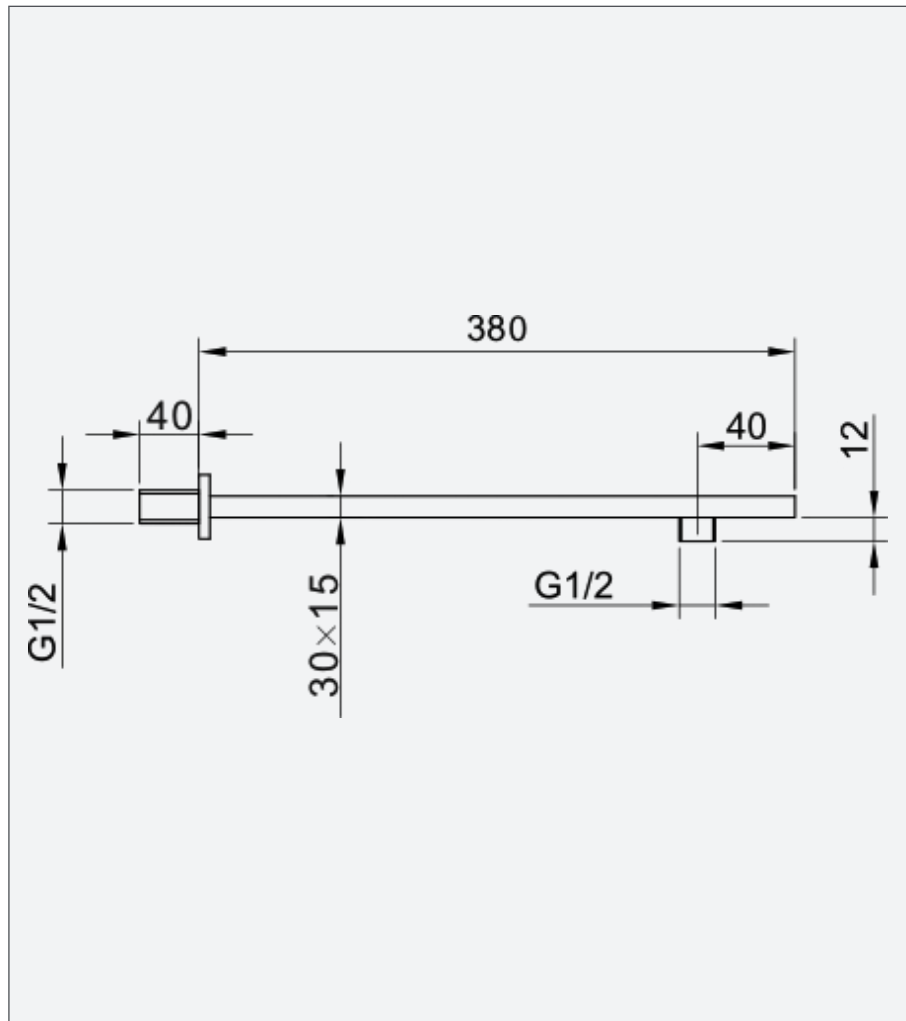

Square Shower Arm

Square Shower Arm

Code: S-SA

Features

- Square shower arm
- Brass and chrome plated

Unit 4 & 5, Kiltonga Industrial Estate,
Newtownards, Co Down,
Northern Ireland. BT23 4TJ

Sales Enquiries
Email: info@aquallabrassware.com