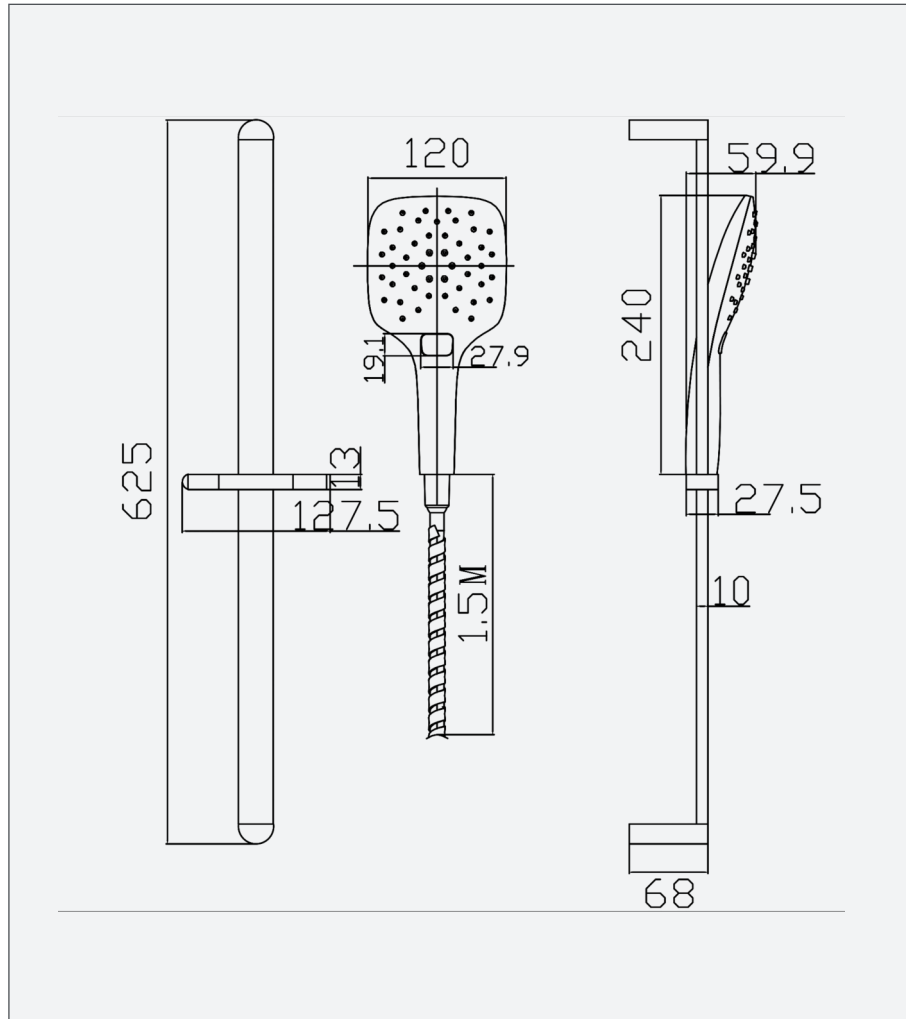

Rain - Triple Mode Slide Rail Kit

Rain Triple Mode Slide Rail Kit

Code: R-DH

Features

- Soft square sliding rail kit
- Triple function handset
- Slide bar and bracket both made from brass and chrome plated
- Height adjustable handset position
- Complete with shower hose and handset