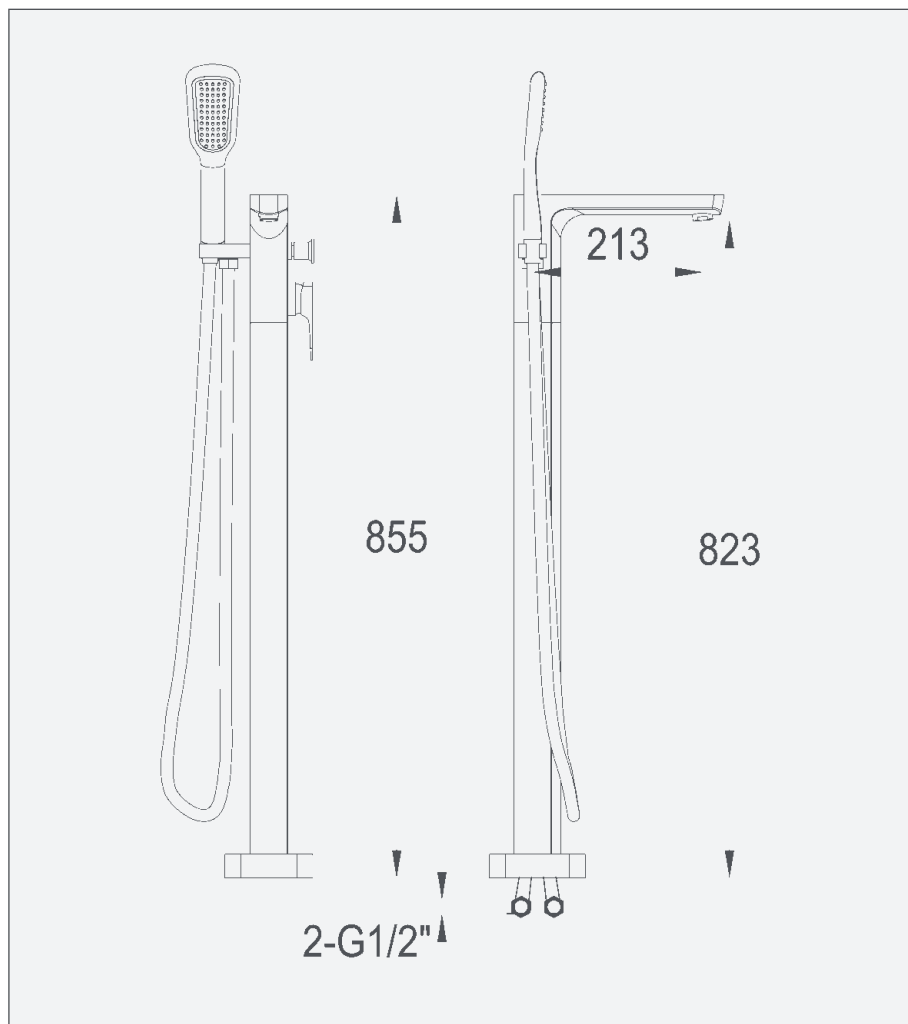

# Drift - Freestanding Bath Shower Mixer

## Drift Freestanding Bath Shower Mixer

Code: D-FB

### Features

- Includes Neoperl aerator to ensure smooth flow
- Freestanding bath filler with designer pencil shower handset
- Used in conjunction with a freestanding bath
- Lever diverter
- 10 year warranty (2 year on cartridge)

### Technical Details

- Freestanding bath shower mixer - chrome
- 1/2" manifold inlets
- 10 year guarantee covering manufacturing faults