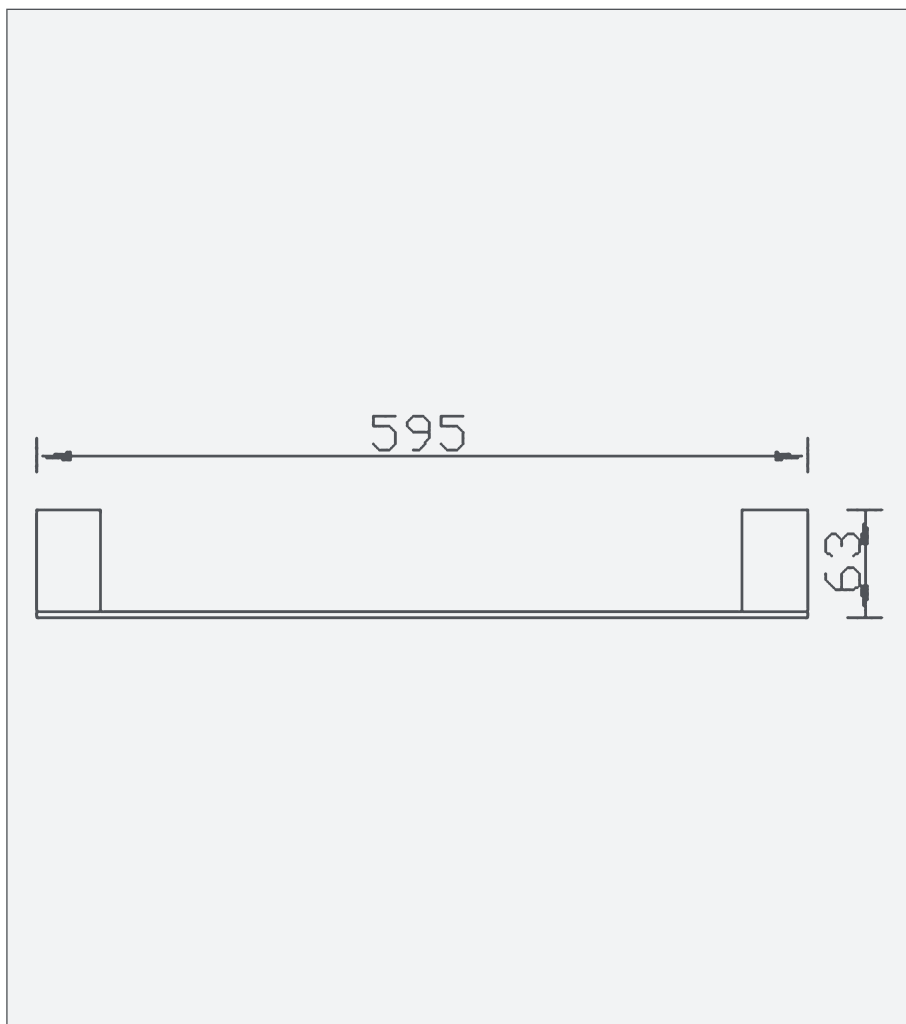

Bryant - Single Towel Rail

Bryant - Single Towel Rail

Code: B-STR

Features

- Chrome plated brass
- Complete with wall bracket and fixing kit

Unit 5, Kiltonga Industrial Estate,
Newtownards, Co Down,
Northern Ireland. BT23 4TJ