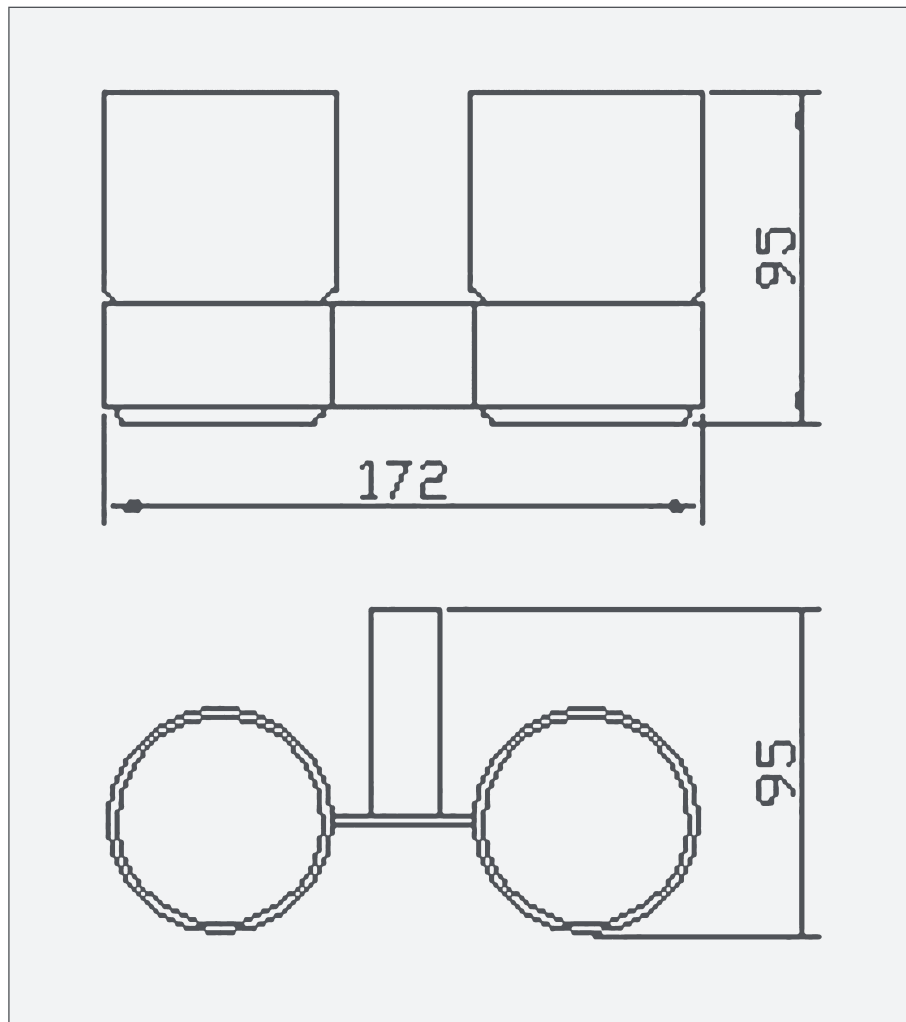

Encore - Double Tumbler Holder

Encore - Double Tumbler Holder

Code: E-DTH

Features

- Chrome plated brass
- Complete with wall bracket and fixing kit
- Frosted glass tumblers

Unit 5, Kiltonga Industrial Estate,
Newtownards, Co Down,
Northern Ireland. BT23 4TJ