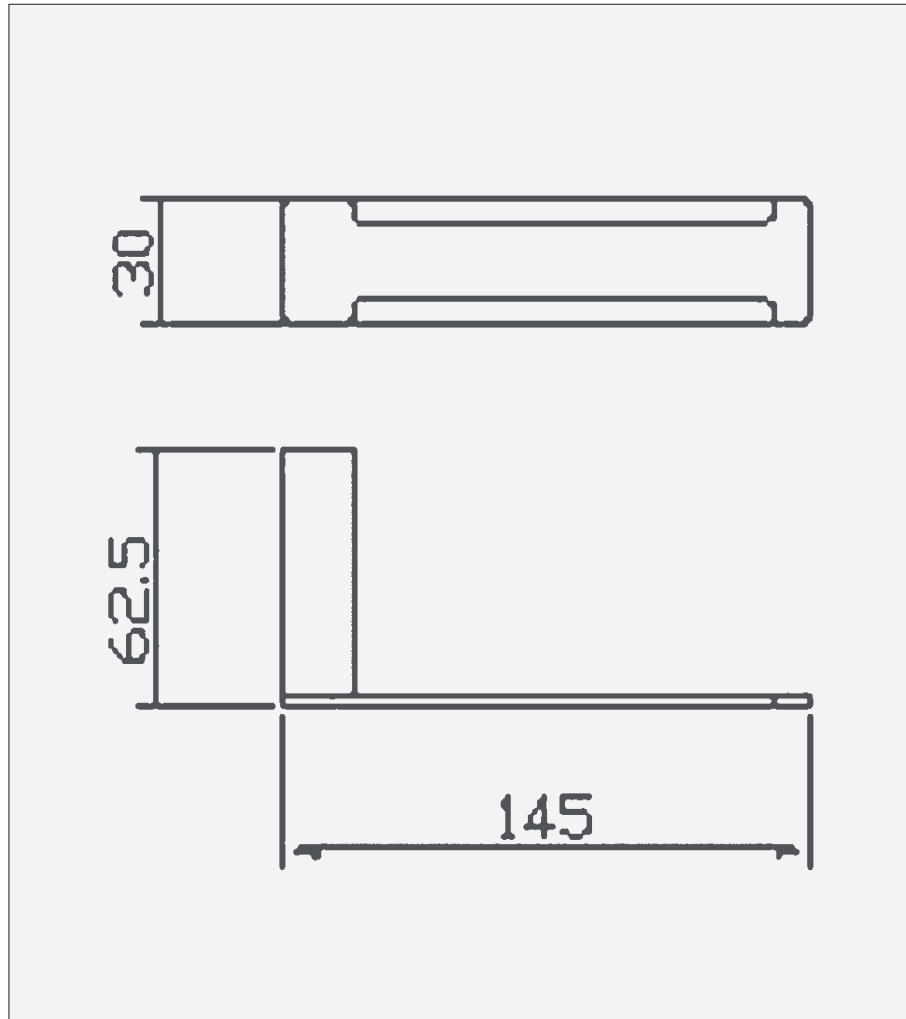

# Encore - Toilet Roll Holder

## Encore - Toilet Roll Holder

Code: E-TRH

### Features

- Chrome plated brass
- Complete with wall bracket and fixing kit

Unit 5, Kiltonga Industrial Estate,  
Newtownards, Co Down,  
Northern Ireland. BT23 4TJ

**Sales Enquiries**  
Email: [info@aquallabrassware.com](mailto:info@aquallabrassware.com)