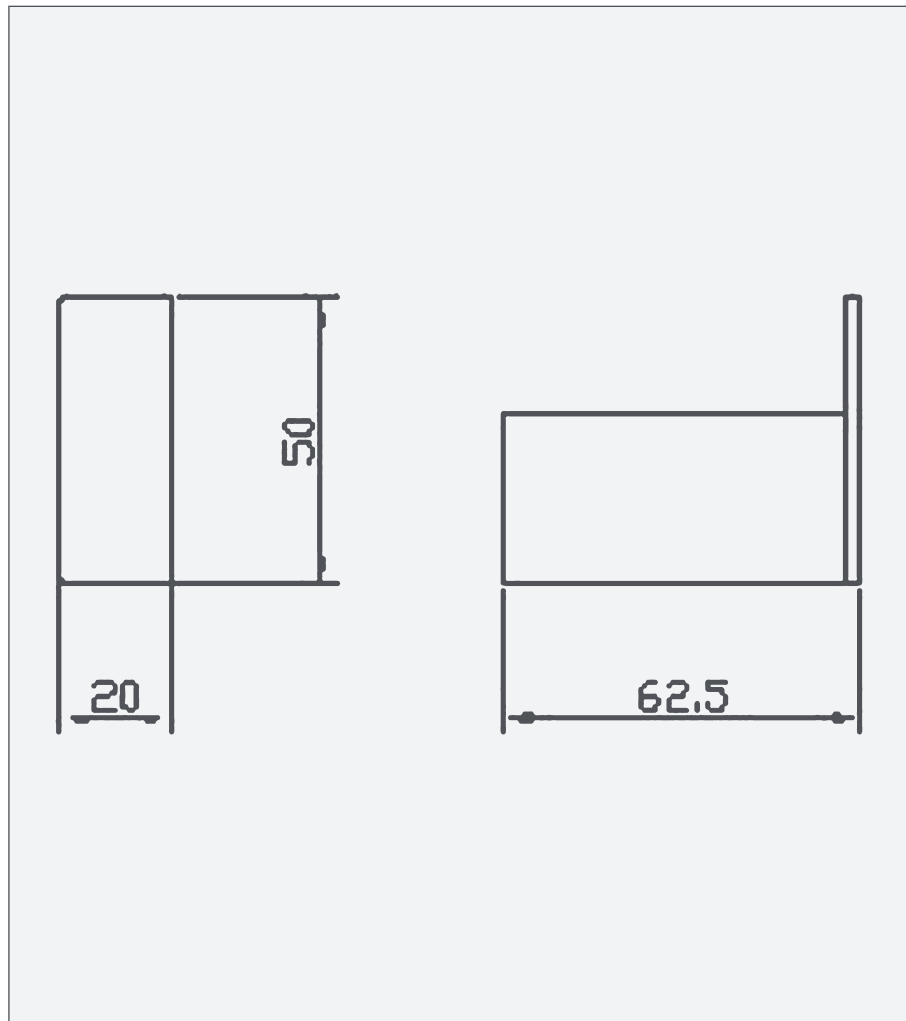

## Encore - Wall Hook

Code: E-WH