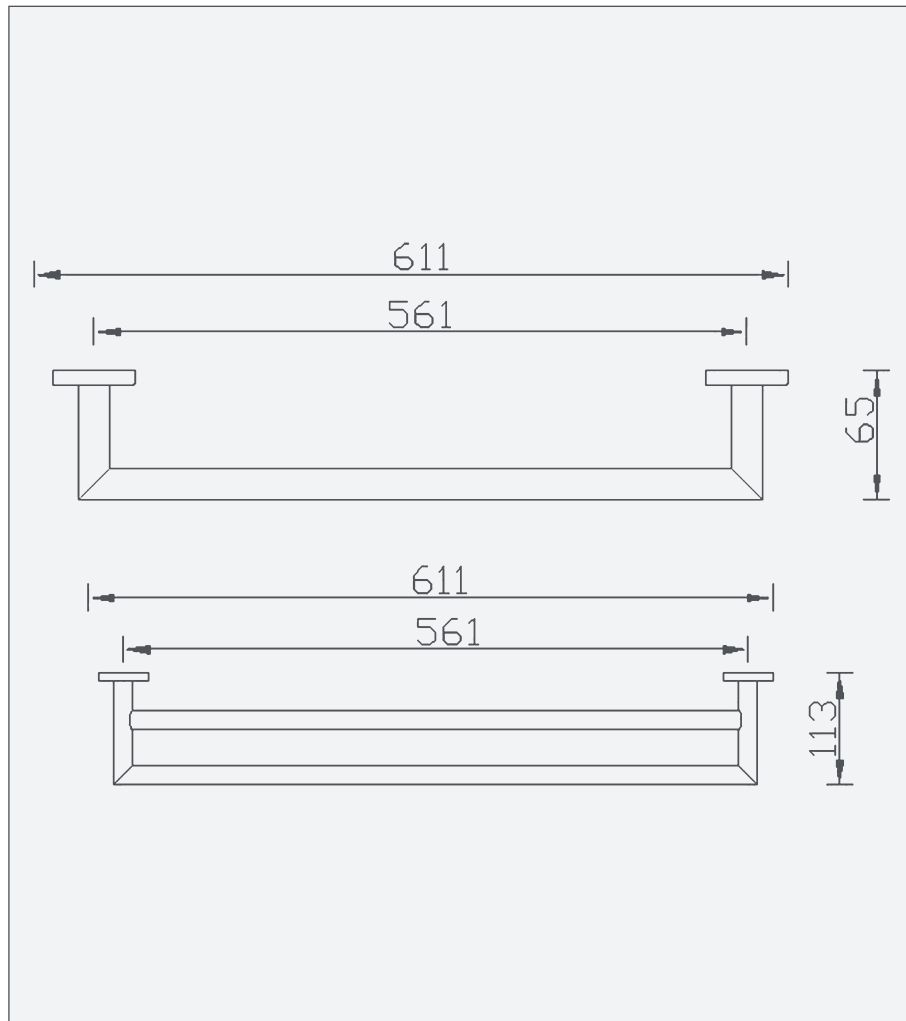

Luca - Double Towel Rail

Luca - Double Towel Rail

Code: L-DTR

Features

- Chrome plated brass
- Complete with wall bracket and fixing kit

Unit 5, Kiltonga Industrial Estate,
Newtownards, Co Down,
Northern Ireland. BT23 4TJ