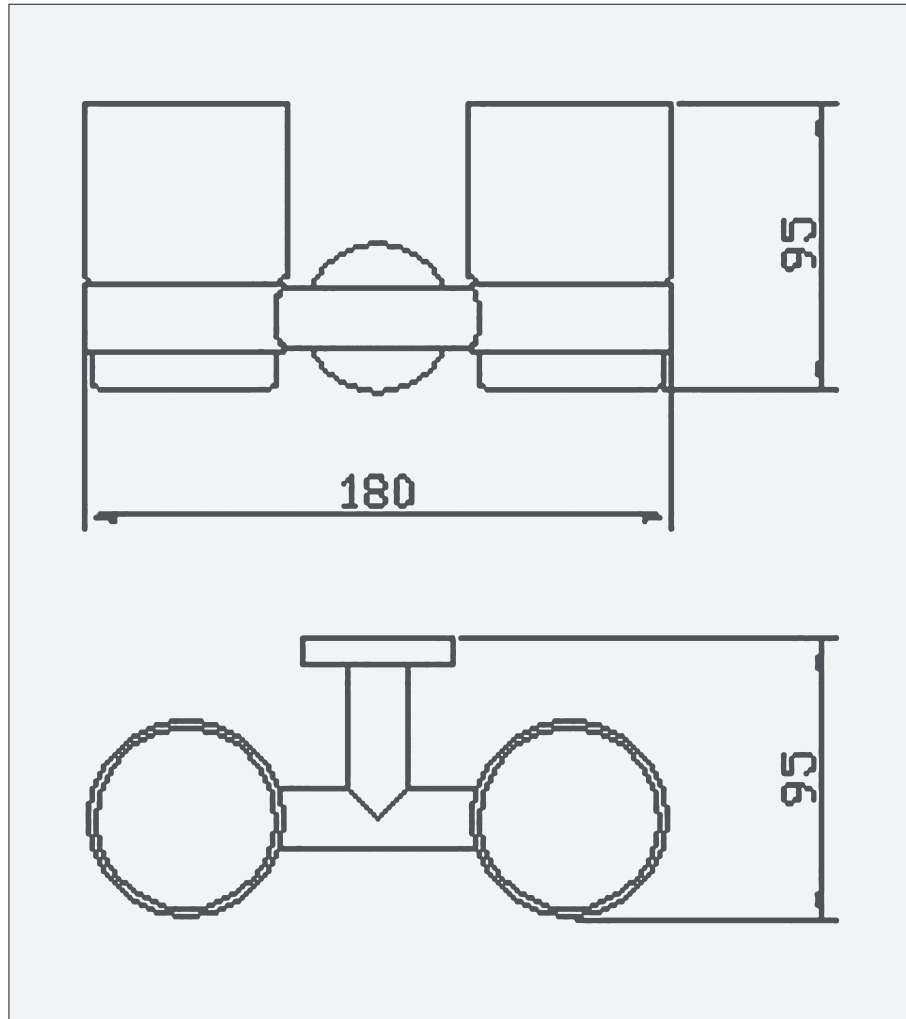

Luca - Double Tumbler Holder

Luca - Double Tumbler Holder

Code: L-DTH

Features

- Chrome plated brass
- Complete with wall bracket and fixing kit
- Frosted glass tumblers

Unit 5, Kiltonga Industrial Estate,
Newtownards, Co Down,
Northern Ireland. BT23 4TJ