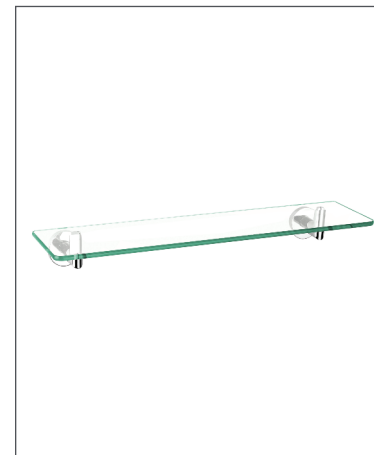

## Luca - Glass Shelf

Code: L-GS

### Features

- Chrome plated brass
- Complete with wall bracket and fixing kit
- Clear glass shelf

Unit 5, Kiltonga Industrial Estate,  
Newtownards, Co Down,  
Northern Ireland. BT23 4TJ

**Sales Enquiries**  
Email: [info@aquallabrassware.com](mailto:info@aquallabrassware.com)