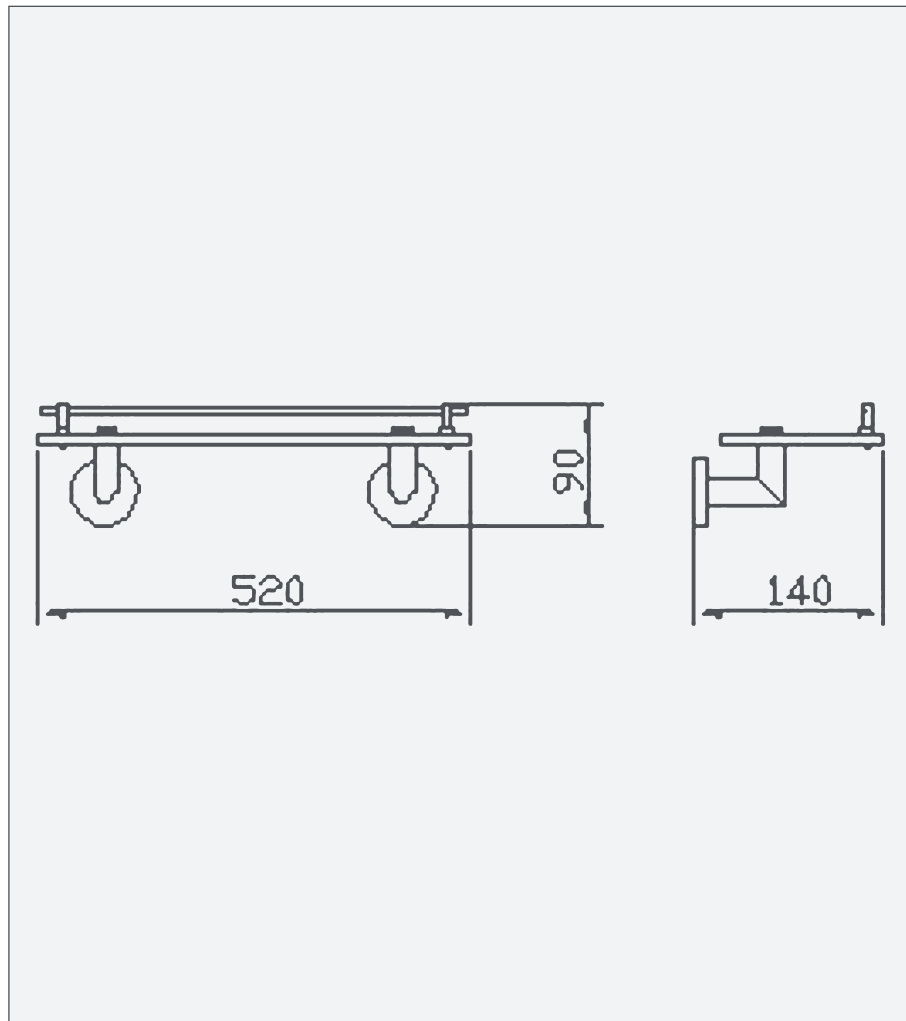

## Luca - Glass Shelf

Code: L-GS

### Features

- Chrome plated brass
- Complete with wall bracket and fixing kit
- Clear glass shelf

Unit 5, Kiltonga Industrial Estate,  
Newtownards, Co Down,  
Northern Ireland. BT23 4TJ

**Sales Enquiries**  
Email: [info@aquallabrassware.com](mailto:info@aquallabrassware.com)