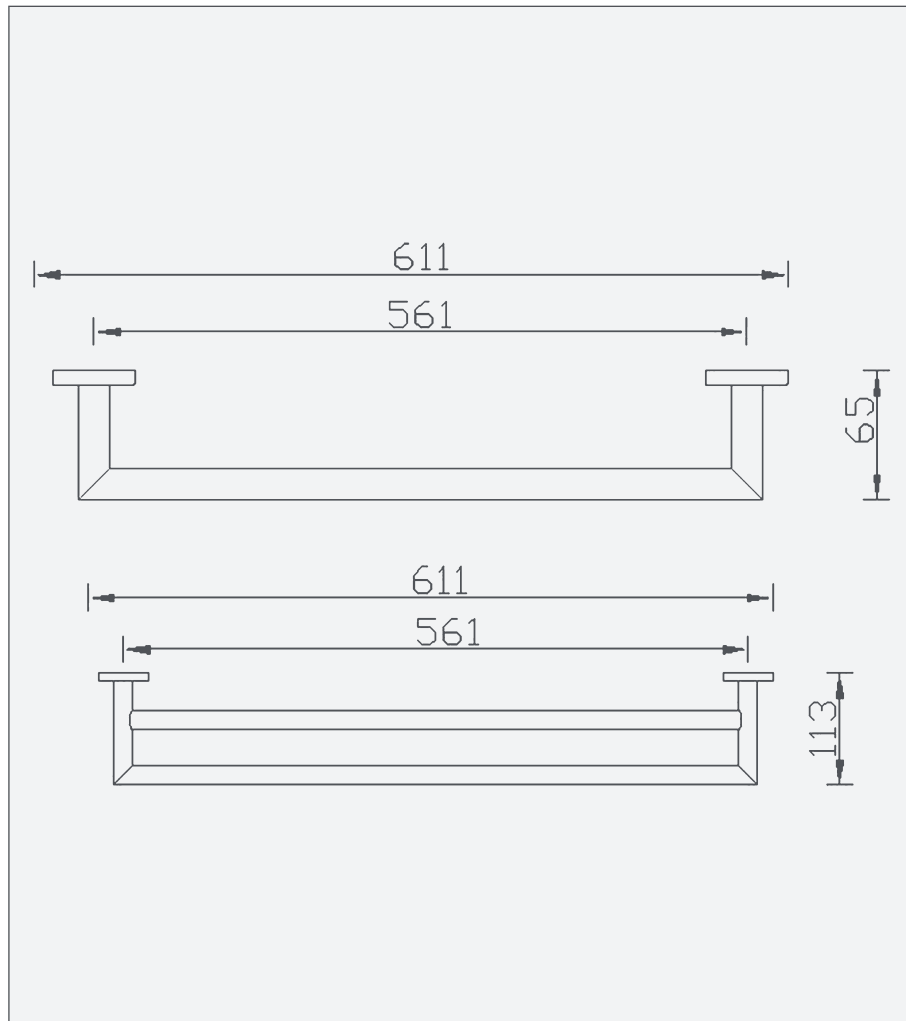

## Luca - Single Towel Rail

Code: L-STR