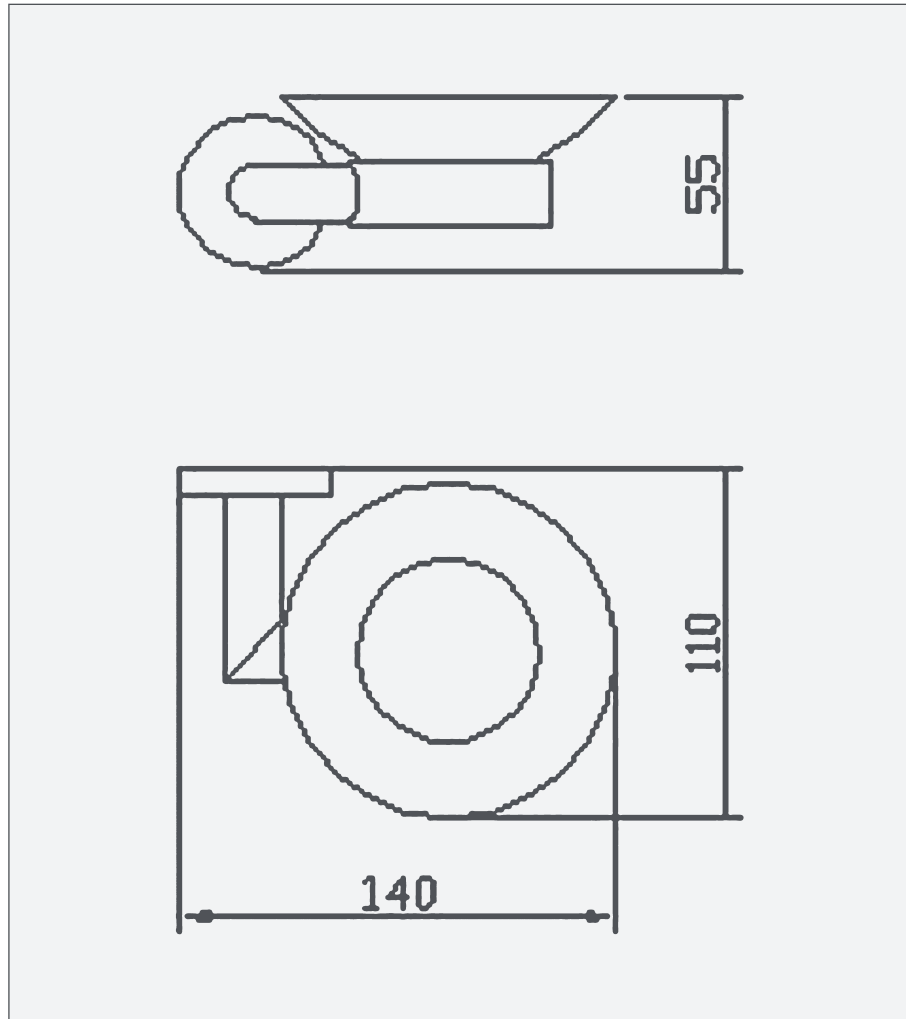

## Luca - Soap Dish

Code: L-SD

### Features

- Chrome plated brass
- Complete with wall bracket and fixing kit
- Frosted glass dish

Unit 5, Kiltonga Industrial Estate,  
Newtownards, Co Down,  
Northern Ireland. BT23 4TJ

**Sales Enquiries**  
Email: [info@aquallabrassware.com](mailto:info@aquallabrassware.com)