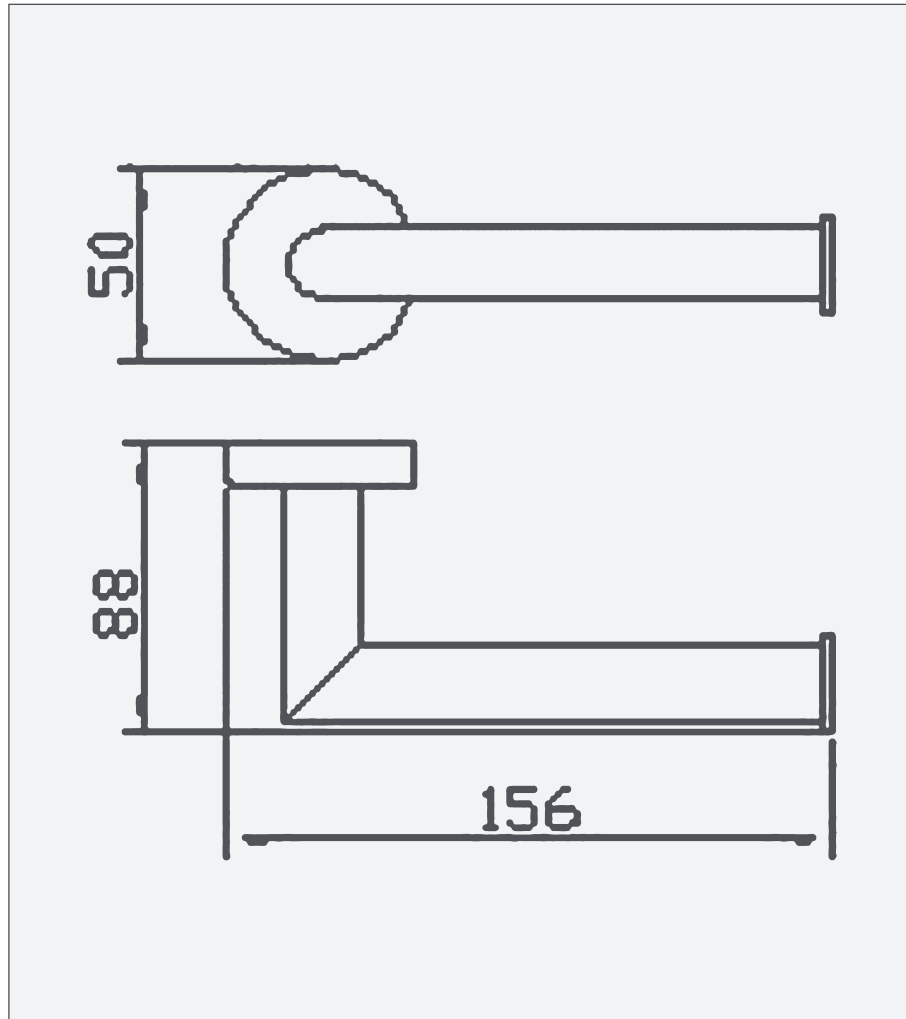

Luca - Toilet Roll Holder

Luca - Toilet Roll Holder

Code: L-TRH

Features

- Chrome plated brass
- Complete with wall bracket and fixing kit

Unit 5, Kiltonga Industrial Estate,
Newtownards, Co Down,
Northern Ireland. BT23 4TJ