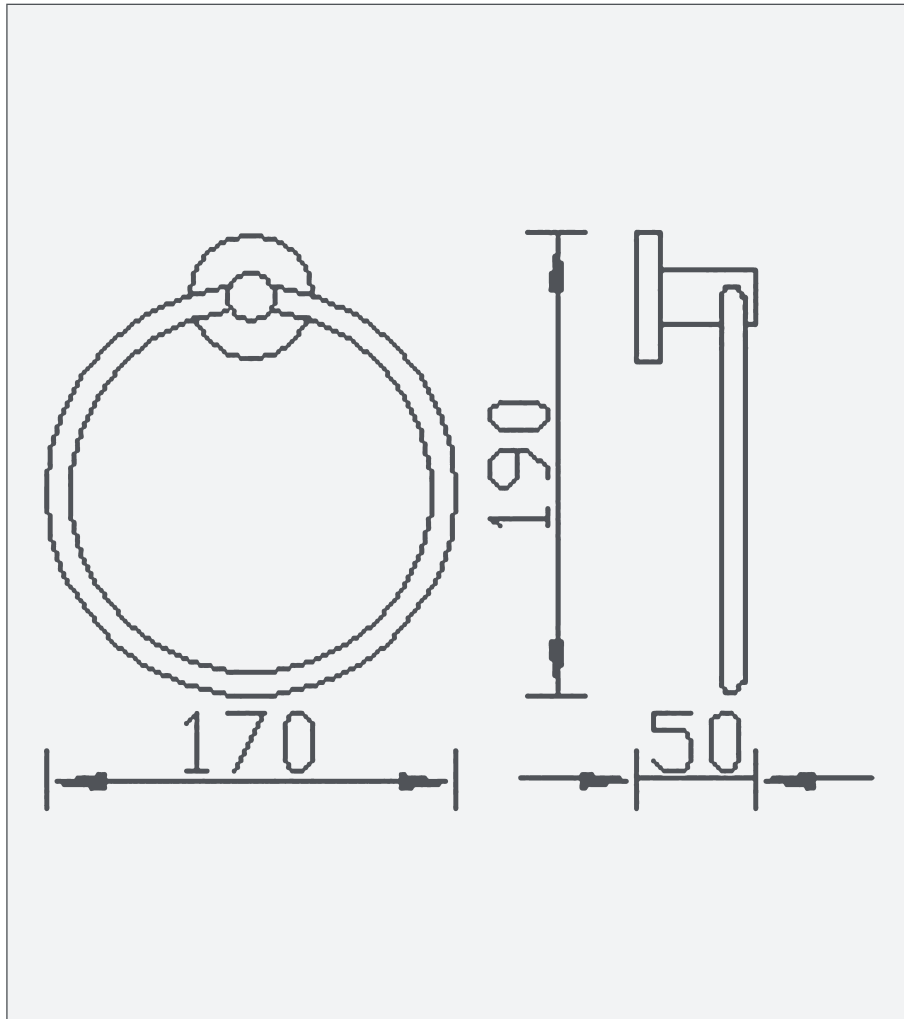

Luca - Towel Ring

Luca - Towel Ring

Code: L-TR

Features

- Chrome plated brass
- Complete with wall bracket and fixing kit

Unit 5, Kiltonga Industrial Estate,
Newtownards, Co Down,
Northern Ireland. BT23 4TJ