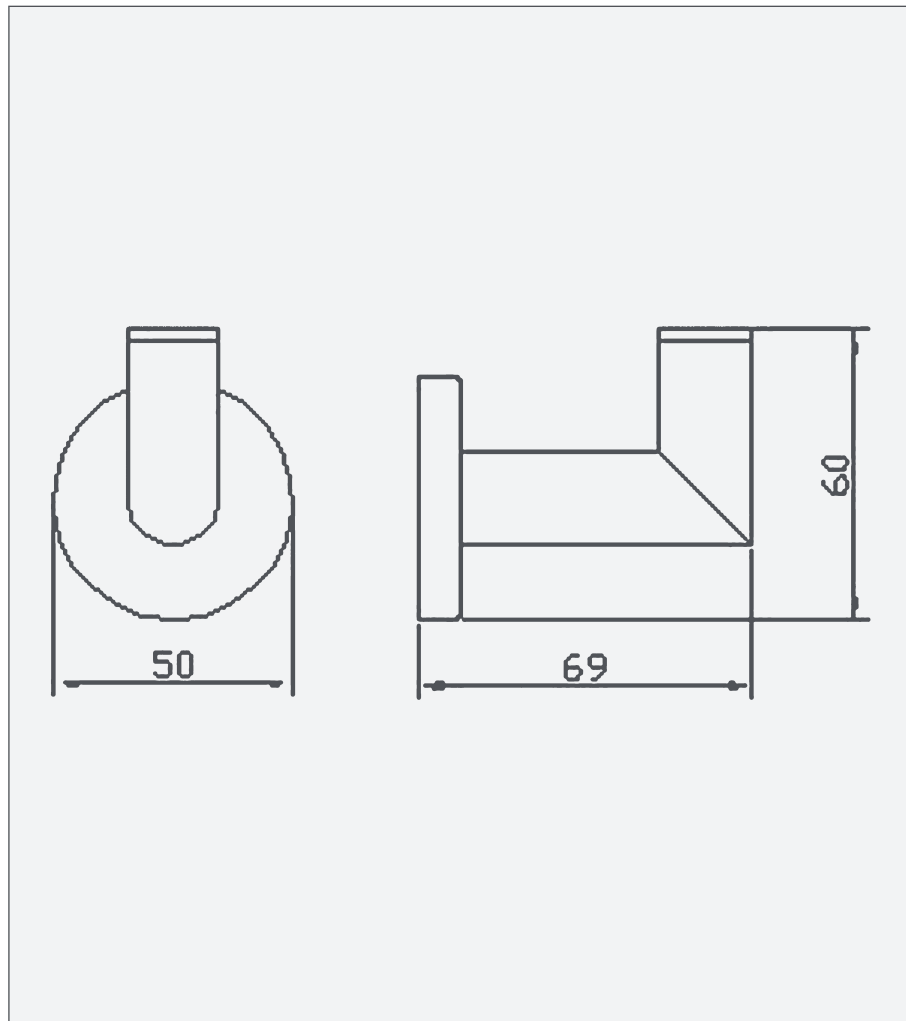

Luca - Wall Hook

Luca - Wall Hook

Code: L-WH

Features

- Chrome plated brass
- Complete with wall bracket and fixing kit

Unit 5, Kiltonga Industrial Estate,
Newtownards, Co Down,
Northern Ireland. BT23 4TJ

Sales Enquiries
Email: info@aquallabrassware.com