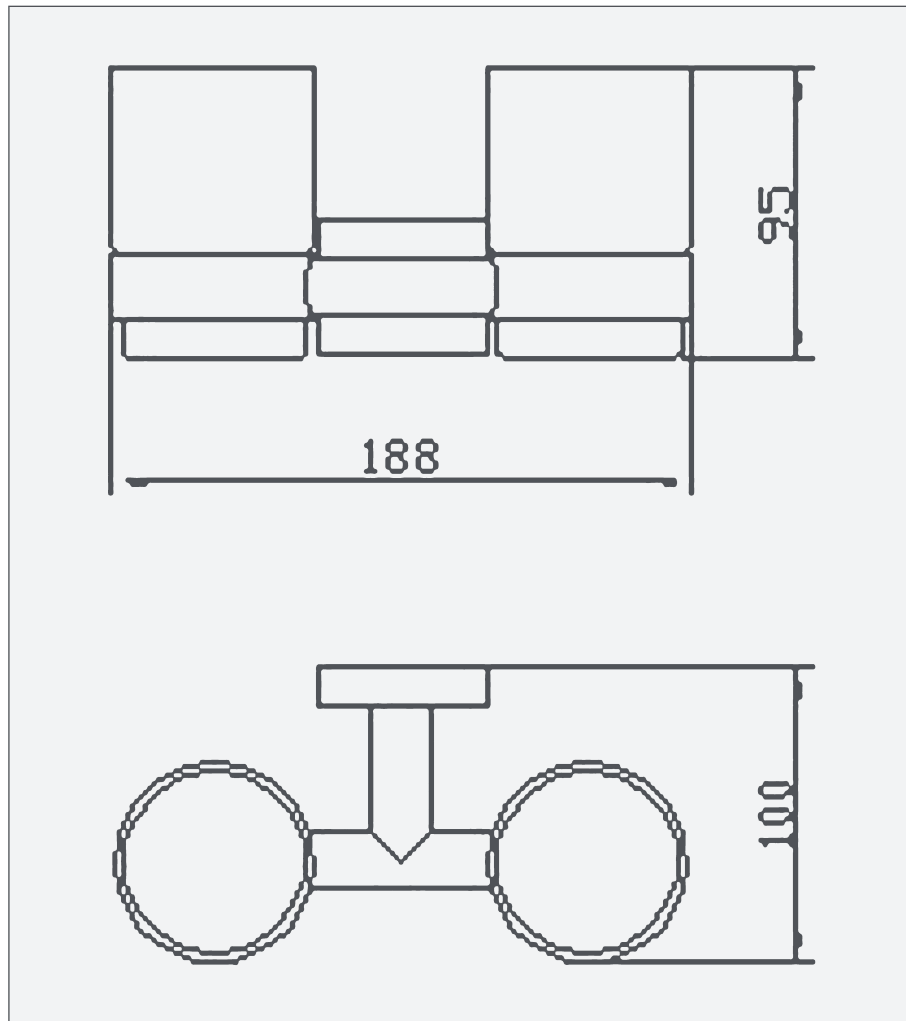

Rain - Double Tumbler Holder

Rain - Double Tumbler Holder

Code: R-DTH

Features

- Chrome plated brass
- Complete with wall bracket and fixing kit
- Frosted glass tumblers

Unit 5, Kiltonga Industrial Estate,
Newtownards, Co Down,
Northern Ireland. BT23 4TJ