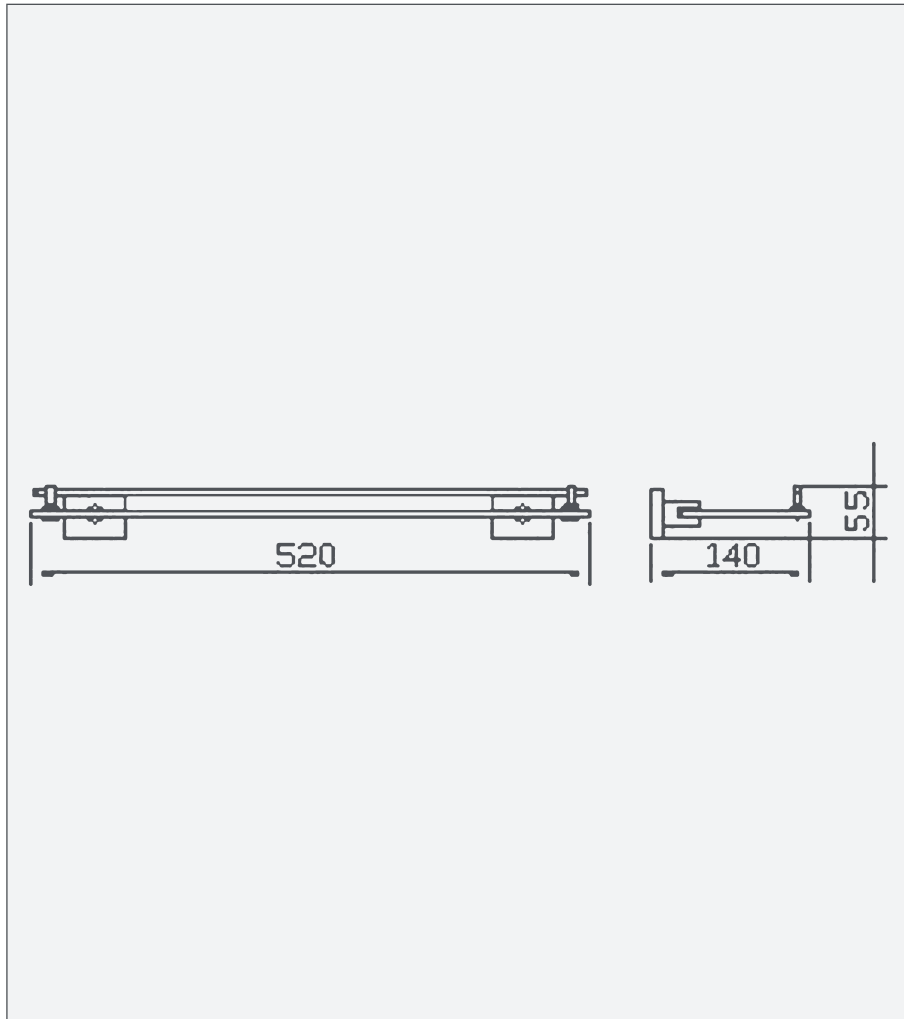

Rain - Glass Shelf

Rain - Glass Shelf

Code: R-GS

Features

- Chrome plated brass
- Complete with wall bracket and fixing kit
- Clear glass shelf

Unit 5, Kiltonga Industrial Estate,
Newtownards, Co Down,
Northern Ireland. BT23 4TJ