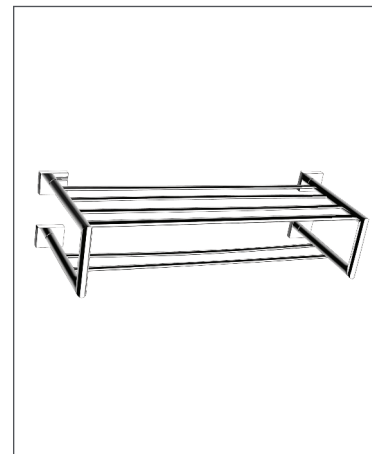

Rain - Towel Rack

Rain - Towel Rack

Code: R-TRA

Features

- Chrome plated brass
- Complete with wall bracket and fixing kit

Unit 5, Kiltonga Industrial Estate,
Newtownards, Co Down,
Northern Ireland. BT23 4TJ