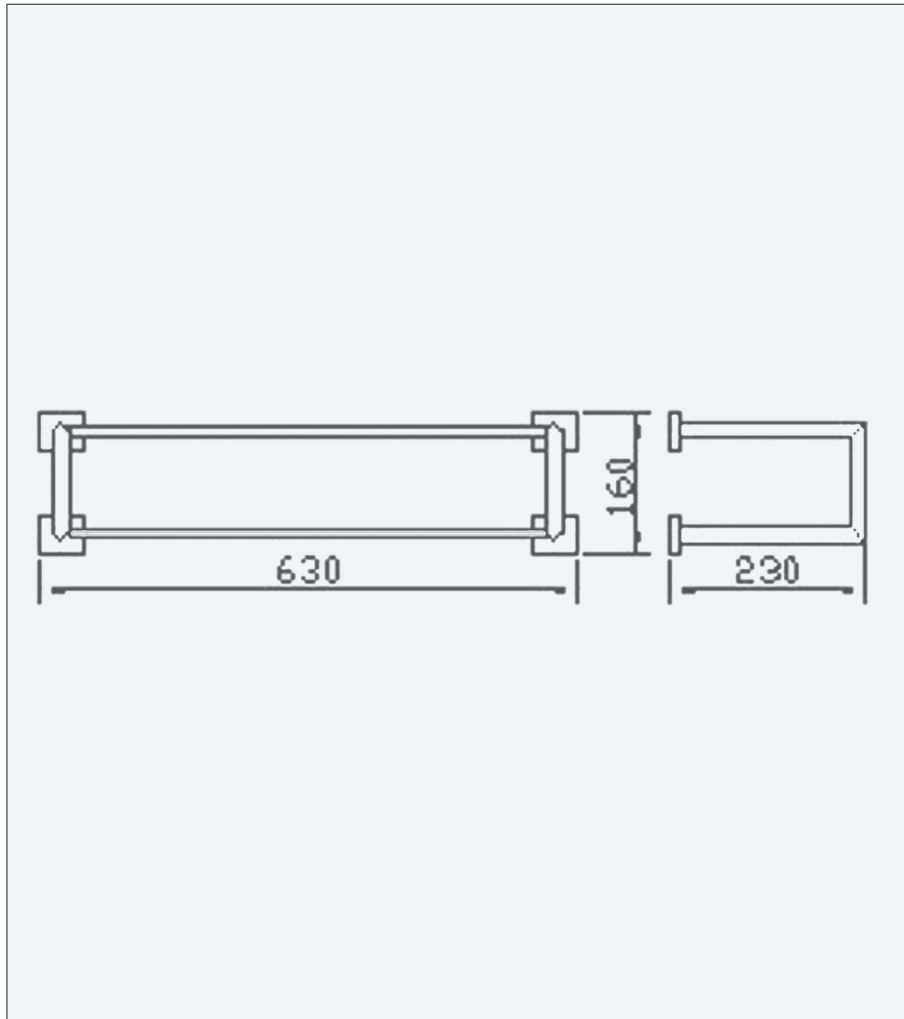

Rain - Towel Rack

Rain - Towel Rack

Code: R-TRA

Features

- Chrome plated brass
- Complete with wall bracket and fixing kit

Unit 5, Kiltonga Industrial Estate,
Newtownards, Co Down,
Northern Ireland. BT23 4TJ