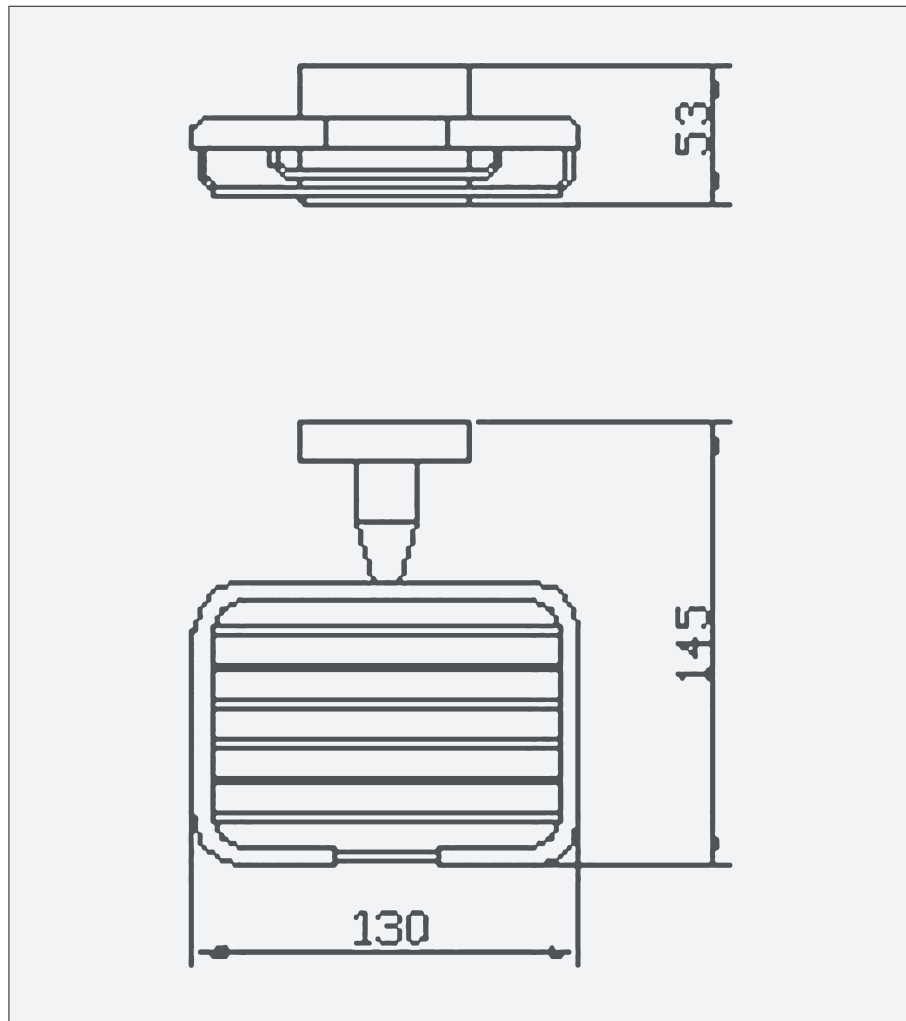

Rain - Soap Basket

Rain - Soap Basket

Code: R-SB

Features

- Chrome plated brass
- Complete with wall bracket and fixing kit