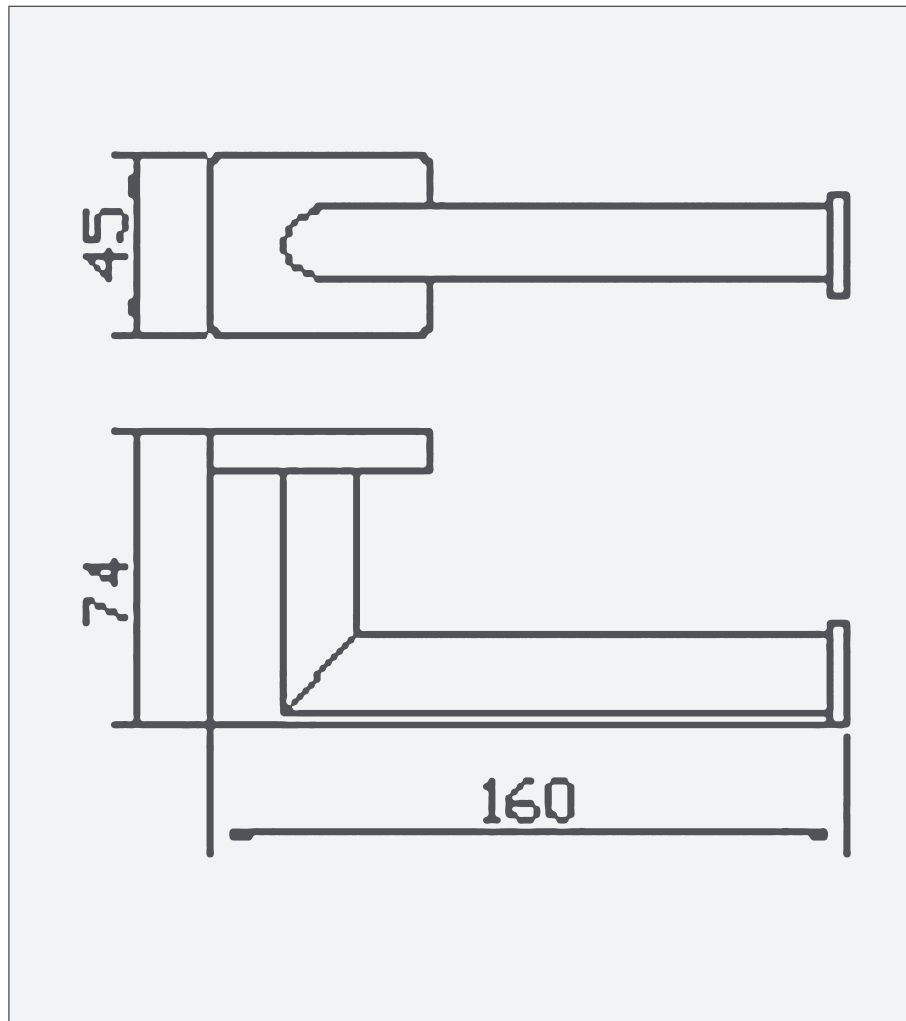

# Rain - Toilet Roll Holder

## Rain - Toilet Roll Holder

Code: R-TRH

### Features

- Chrome plated brass
- Complete with wall bracket and fixing kit

Unit 5, Kiltonga Industrial Estate,  
Newtownards, Co Down,  
Northern Ireland. BT23 4TJ

**Sales Enquiries**  
Email: [info@aquallabrassware.com](mailto:info@aquallabrassware.com)