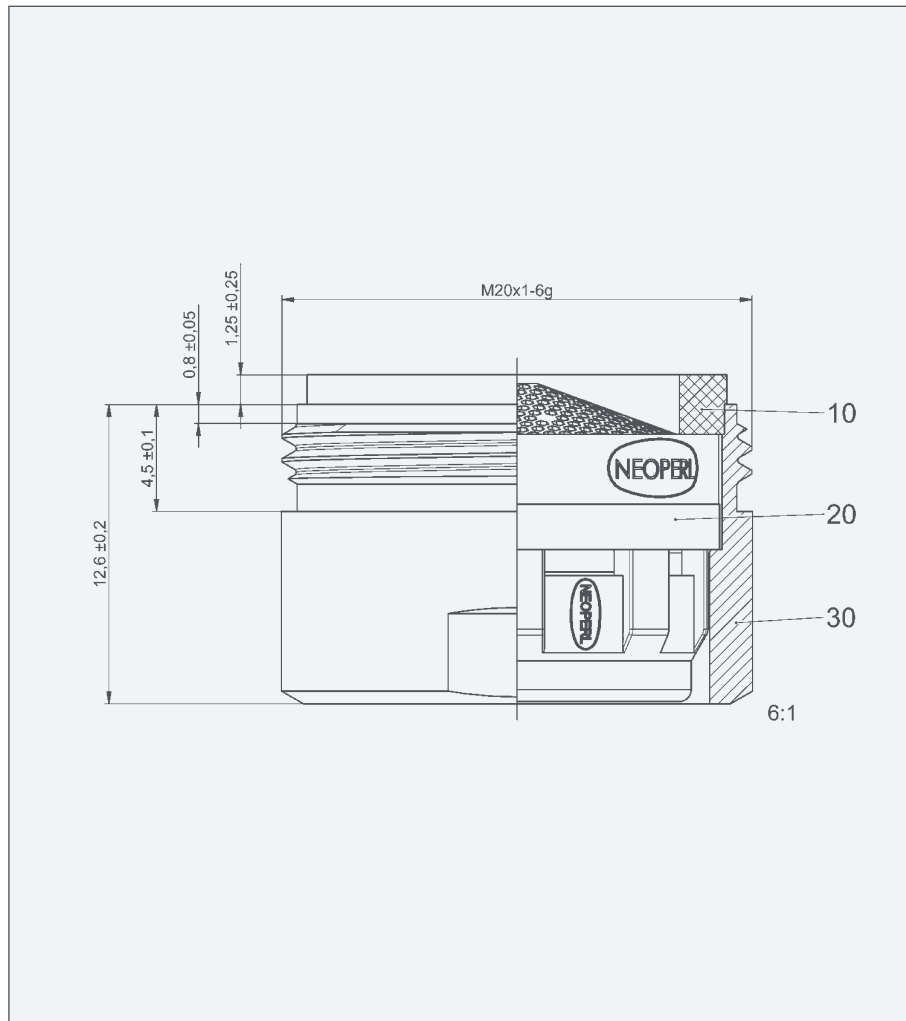

Universal - Neoperl Perlators

Universal - Neoperl Perlators

Code: AER

Features

- Provides a controlled smooth water flow from basin or bath mixers

Unit 5, Kiltonga Industrial Estate,
Newtownards, Co Down,
Northern Ireland. BT23 4TJ