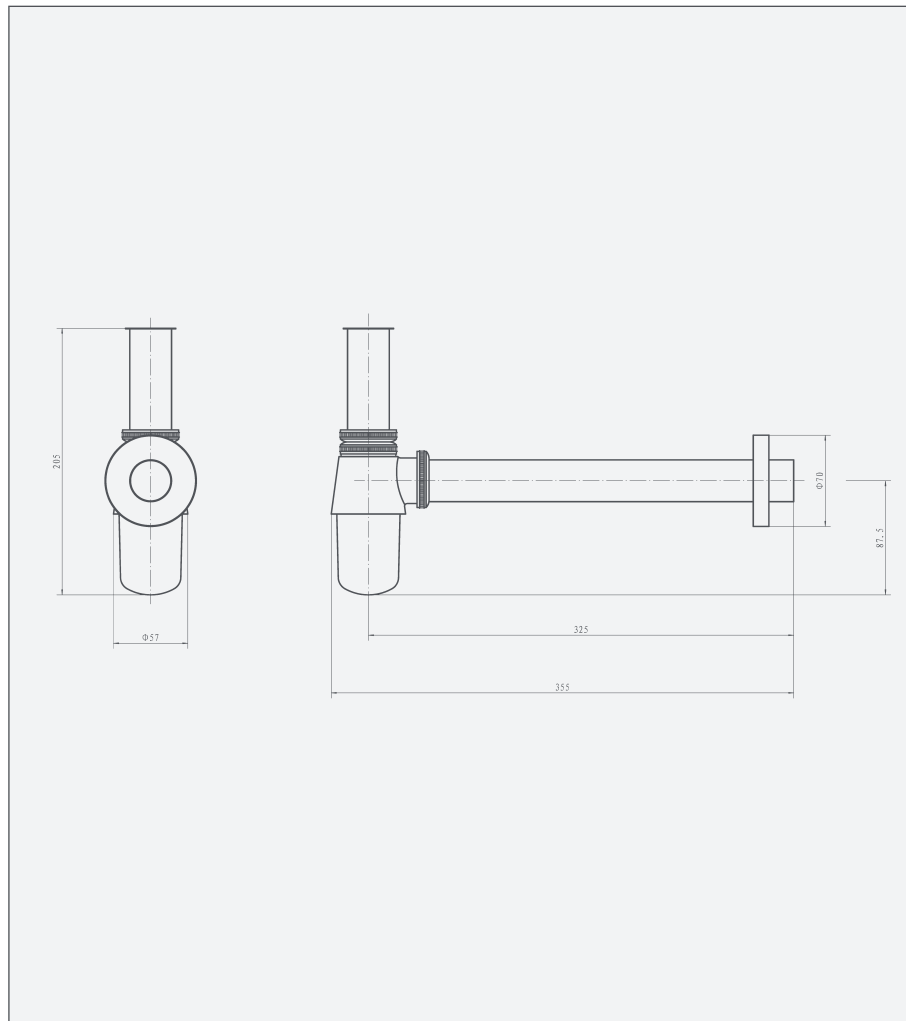

Eco - Bottle Trap

Eco - Bottle Trap

Code: BT-E

Features

- Solid brass components
- Telescopic arm

Unit 5, Kiltonga Industrial Estate,
Newtownards, Co Down,
Northern Ireland. BT23 4TJ

Sales Enquiries
Email: info@aquallabrassware.com