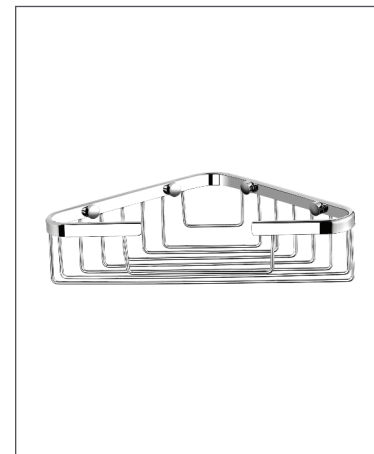

# Universal - Corner Shower Basket

## Universal - Corner Shower Basket

Code: C-SB

### Features

- Chrome plated brass
- Complete with screws and cover caps

Unit 5, Kiltonga Industrial Estate,  
Newtownards, Co Down,  
Northern Ireland. BT23 4TJ

**Sales Enquiries**  
Email: [info@aquallabrassware.com](mailto:info@aquallabrassware.com)