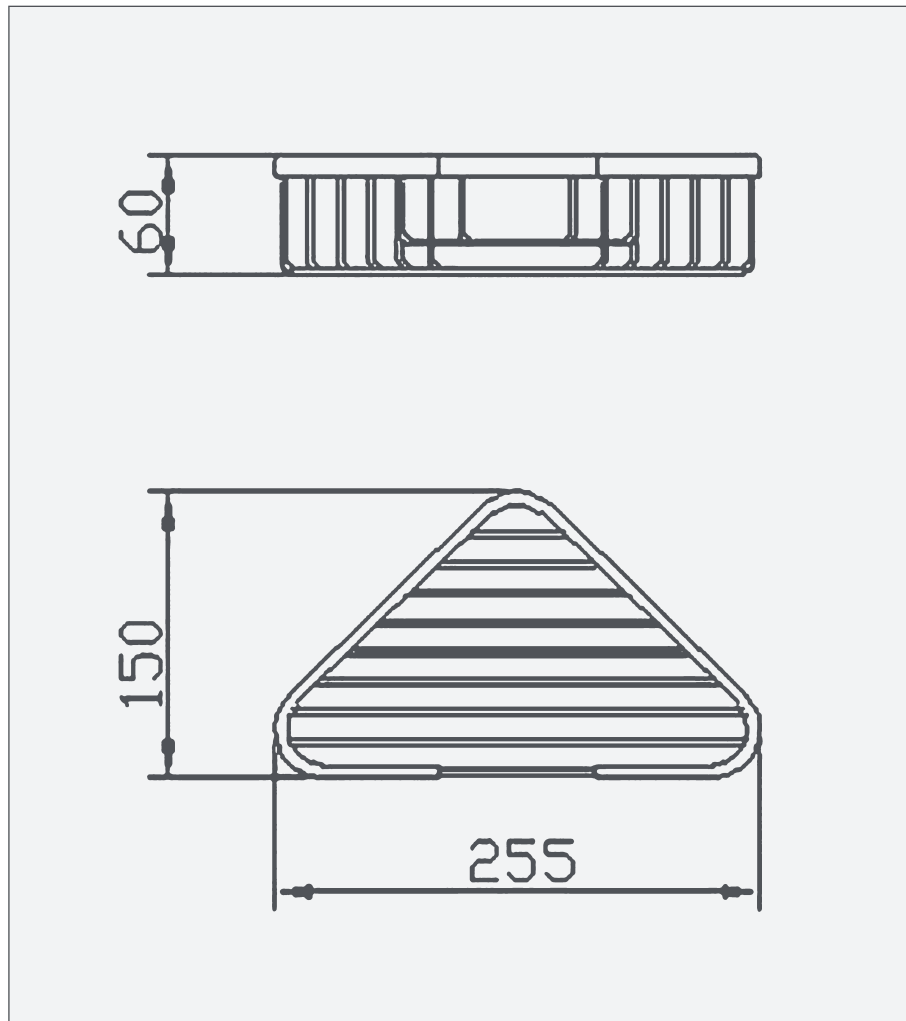

# Universal - Corner Shower Basket

## Universal - Corner Shower Basket

Code: C-SB

### Features

- Chrome plated brass
- Complete with screws and cover caps

Unit 5, Kiltonga Industrial Estate,  
Newtownards, Co Down,  
Northern Ireland. BT23 4TJ

**Sales Enquiries**  
Email: [info@aquallabrassware.com](mailto:info@aquallabrassware.com)