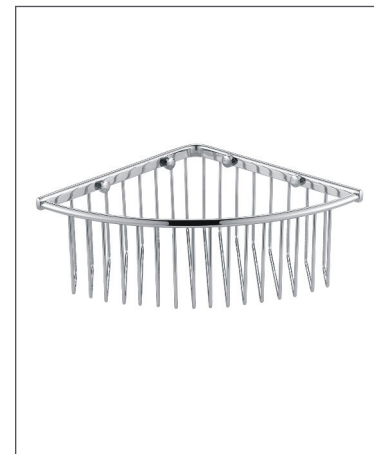

# Universal - Deep Shower Basket

## Universal - Deep Shower Basket

Code: D-SB

### Features

- Chrome plated brass
- Complete with screws and cover caps

Unit 5, Kiltonga Industrial Estate,  
Newtownards, Co Down,  
Northern Ireland. BT23 4TJ

**Sales Enquiries**  
Email: [info@aquallabrassware.com](mailto:info@aquallabrassware.com)