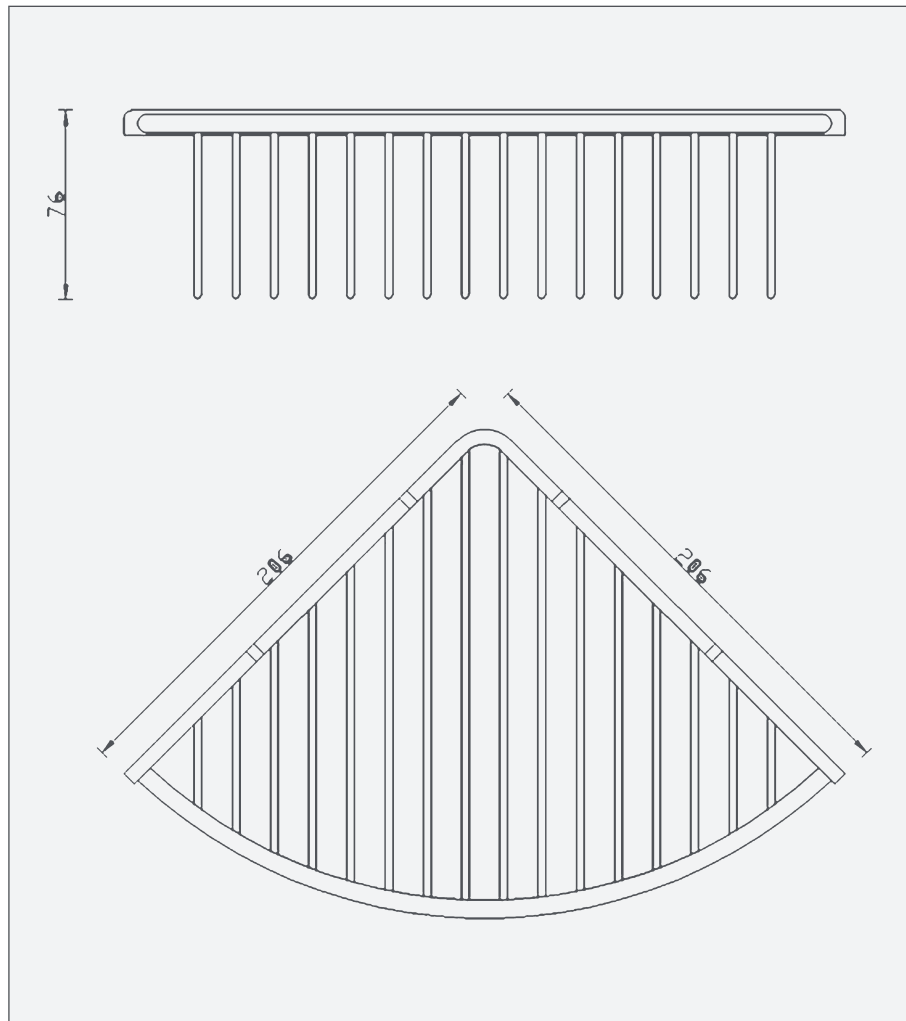

## Universal - Deep Shower Basket

Code: D-SB