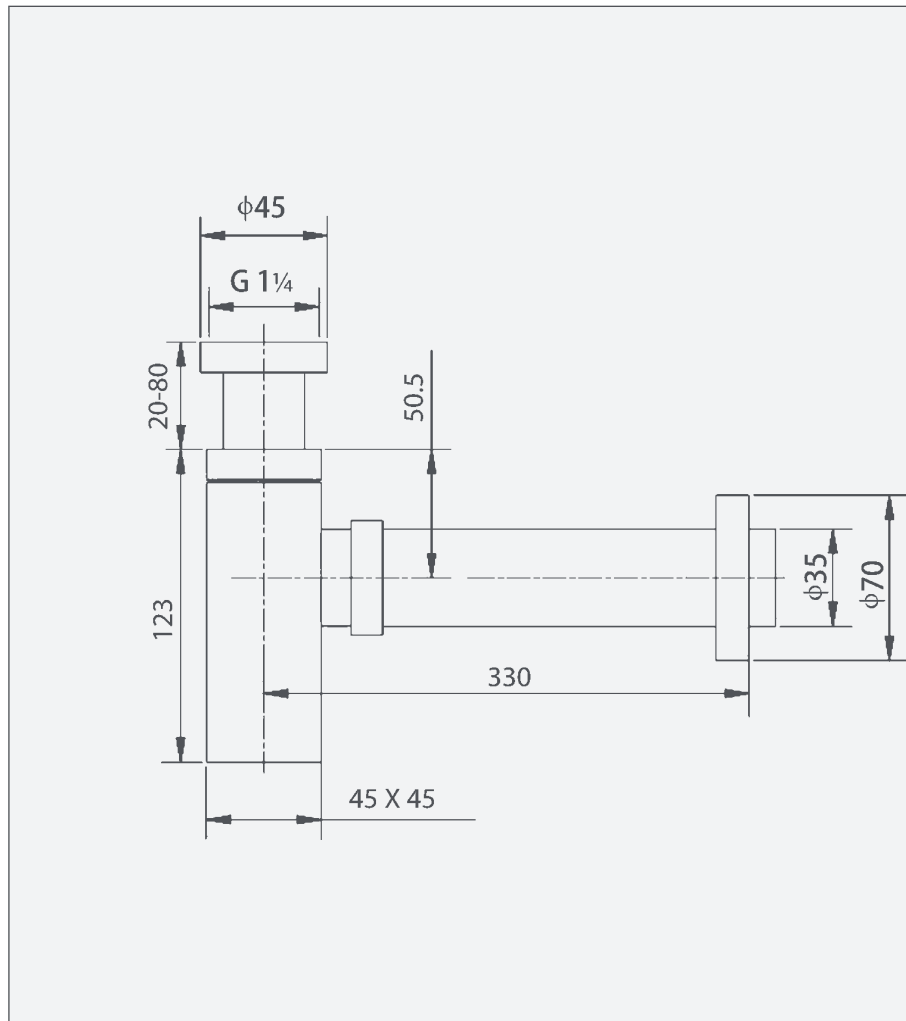

## Universal - Square Bottle Trap

Code: BT-S

### Features

- Solid brass components
- Removable bottom section to allow access to internal compartment even after fitting
- Telescopic arm

Unit 5, Kiltonga Industrial Estate,  
Newtownards, Co Down,  
Northern Ireland. BT23 4TJ