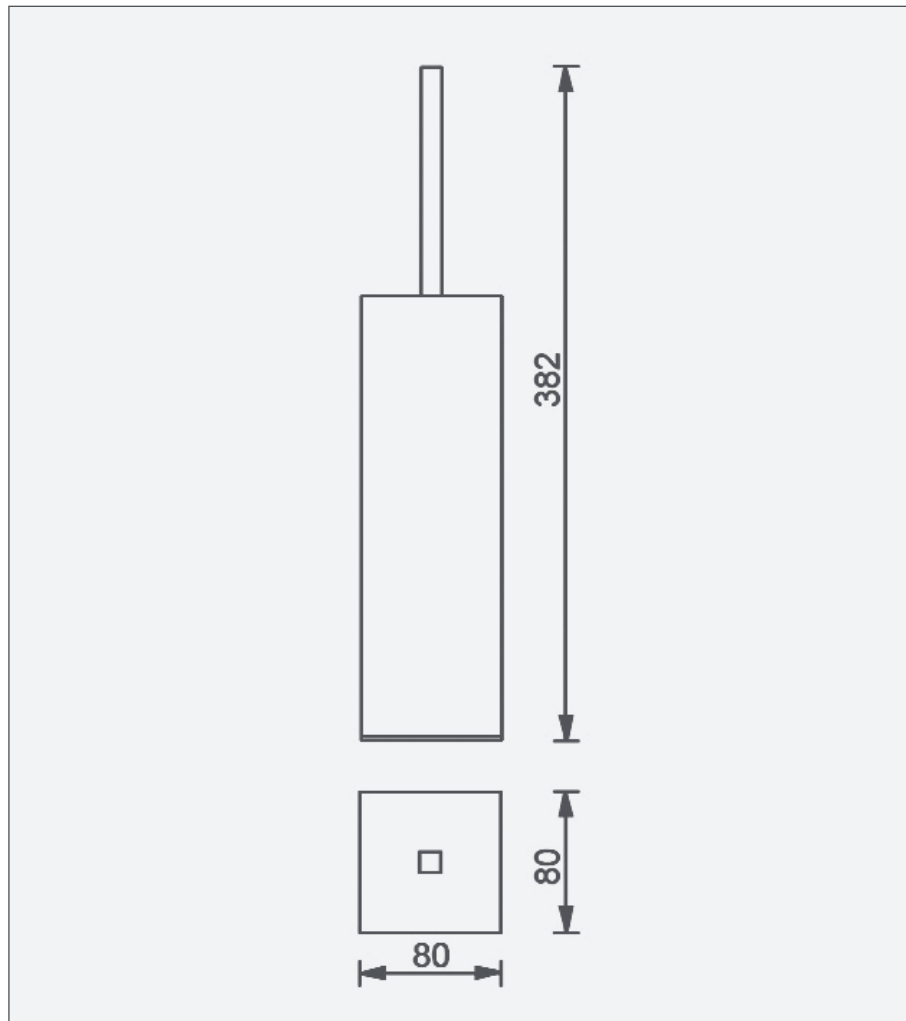

## Universal - Square Brush

Code: S-TBH