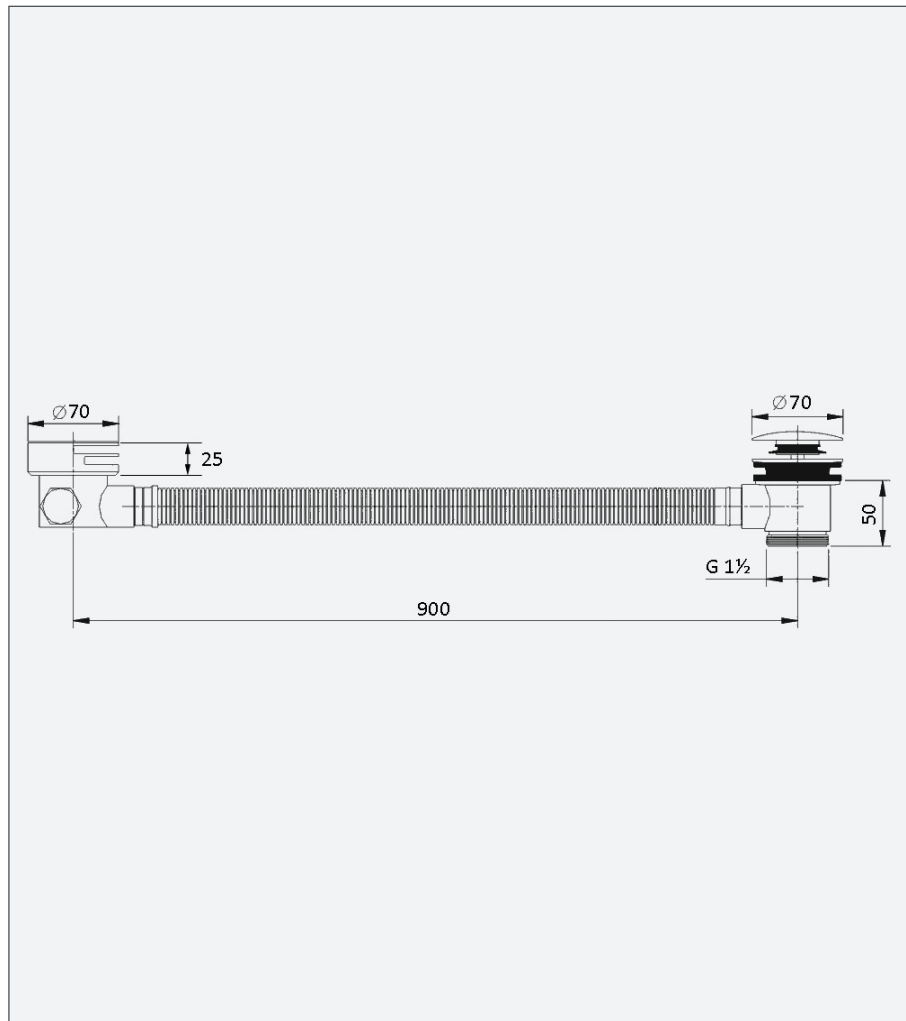

Bryant - Side Valves

Bryant Side Valves with Overflow Filler

Code: B-SV / B-RO

Features

- Side valves to be used in conjunction with an overflow filler which removes the need for a spout on the bath
- Please see Bryant or Encore for options
- Overflow filler can be used in conjunction with side valves or a wall mounted concealed valve

Technical Details

- 2 hole bath side valves - chrome
- 1/2" BSP inlets
- 10 year guarantee covering manufacturing faults

Operating Pressure	0.2 bar	0.5 bar	1 bar	2 bar
Flow Rate (L/min)	TBC	TBC	TBC	TBC

Unit 5, Kiltonga Industrial Estate,
Newtownards, Co Down,
Northern Ireland. BT23 4TJ