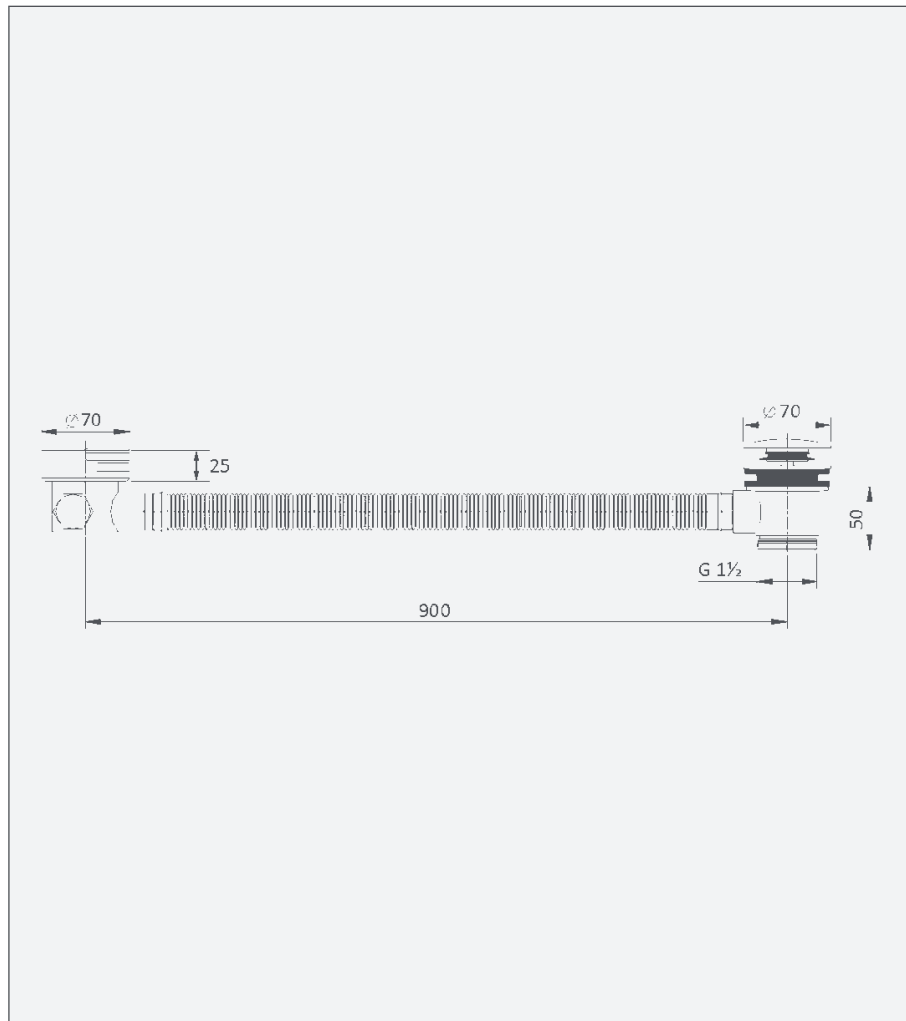

Bryant - Side Valves with Overflow Filler

Bryant Side Valves with Overflow Filler

Code: B-SV / B-RO

Features

- Side valves to be used in conjunction with an overflow filler which removes the need for a spout on the bath
- Please see Bryant or Encore for options
- Overflow filler can be used in conjunction with side valves or a wall mounted concealed valve
- Includes overflow filler and modern style clicker waste with easy clean feature

Technical Details

- 2 hole bath side valves - chrome
- 1/2" BSP inlets
- 10 year guarantee covering manufacturing faults

Operating Pressure	0.2 bar	0.5 bar	1 bar	2 bar
Flow Rate (L/min)	TBC	TBC	TBC	TBC

Unit 5, Kiltonga Industrial Estate,
Newtownards, Co Down,
Northern Ireland. BT23 4TJ