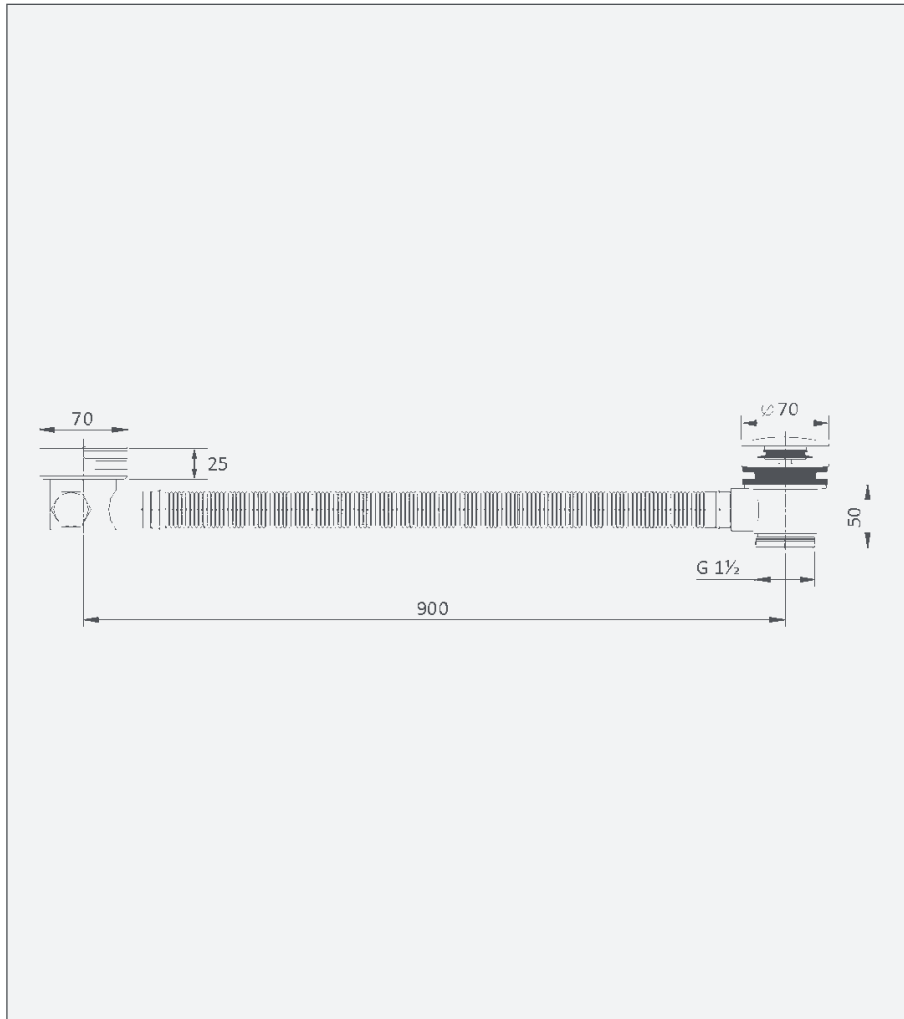

Encore - Side Valves and Overflow Filler

Encore Side Valves and Overflow Filler

Code: EN-SV / EN-SO

Features

- Side valves to be used in conjunction with an overflow filler which removes the need for a spout on the bath
- Please see Bryant or Encore for options
- Can be used in conjunction with side valves or a wall mounted concealed valve
- Includes overflow filler and modern style clicker waste with easy clean feature

Technical Details

- 2 hole bath side valves - chrome
- 1/2" BSP inlets
- 10 year guarantee covering manufacturing faults

Operating Pressure	0.2 bar	0.5 bar	1 bar	2 bar
Flow Rate (L/min)	TBC	TBC	TBC	TBC

Unit 5, Kiltonga Industrial Estate,
Newtownards, Co Down,
Northern Ireland. BT23 4TJ