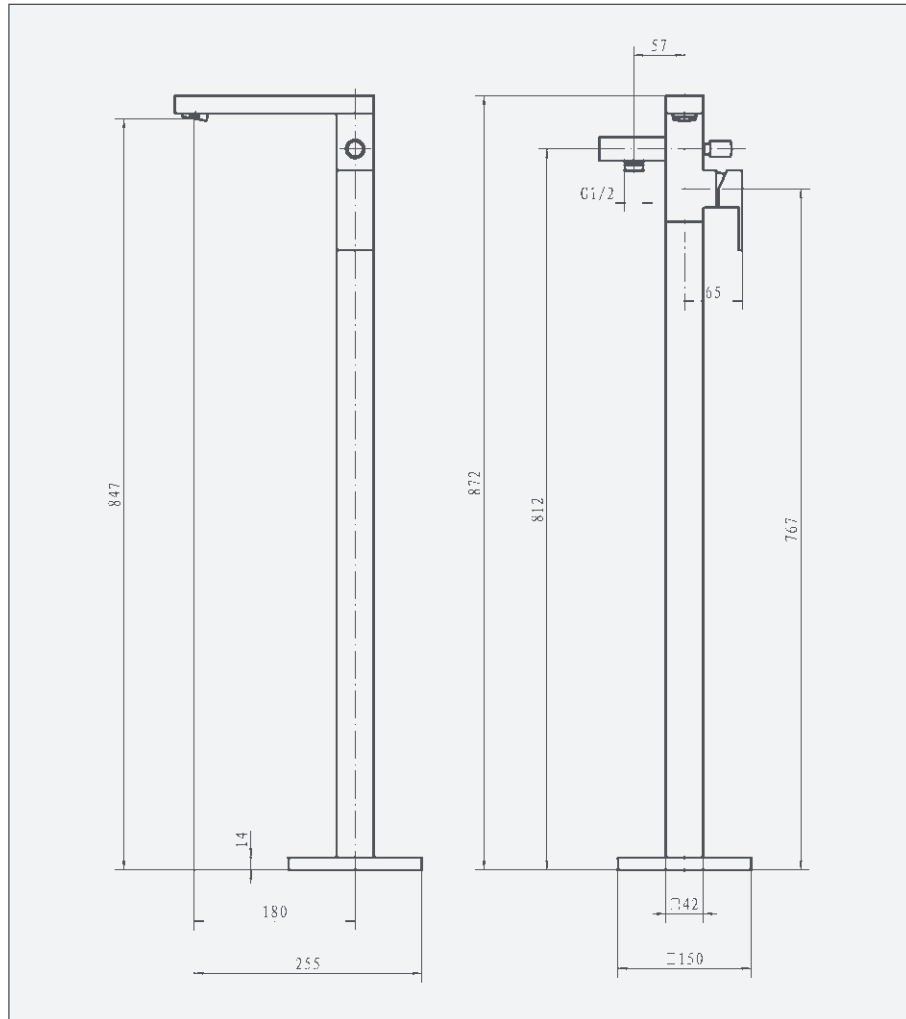

Encore - Freestanding Bath Shower Mixer

Encore Freestanding Bath Shower Mixer

Code: EN-FB

Features

- Square style freestanding bath shower mixer
- Ideal for use with a modern freestanding bath
- Divert function for shower handset use
- Complete with shower handset and hose

Technical Details

- Freestanding bath shower mixer - chrome
- 1/2" manifold inlets

Operating Pressure	0.2 bar	0.5 bar	1 bar	2 bar
Flow Rate (L/min)	3.7	6.9	10.4	15.3

Unit 5, Kiltonga Industrial Estate,
Newtownards, Co Down,
Northern Ireland. BT23 4TJ