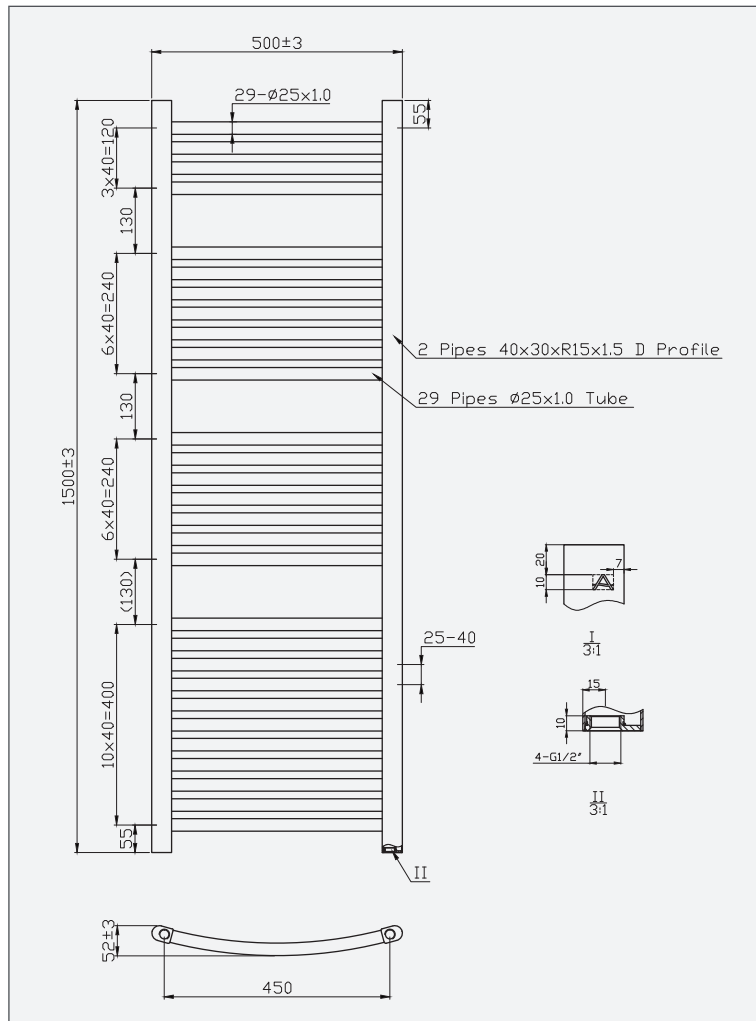

## Luca Curved - Towel Radiator with Aromawell

Code: LUC150-5

Code	L / Length (mm)	W / Width (mm)	D / Pipe Centres (mm)	Tube (pcs)	BTU (50°C)	BTU (60°C)
LUC150-5	1500mm	500mm	450mm	4+7+7+11	1859	2231

 **AROMAWELL**

### Features

- Complete with unique 'Aromawell' feature, which holds aromatherapy oil, when the heating is on this will scent your bathroom
- 25mm round crossbars to maximise heat output
- Cross bars discretely etched with the Aqualla logo
- Can be used with Aqualla straight or angled valves
- 4 fixing brackets included
- 10 year product guarantee