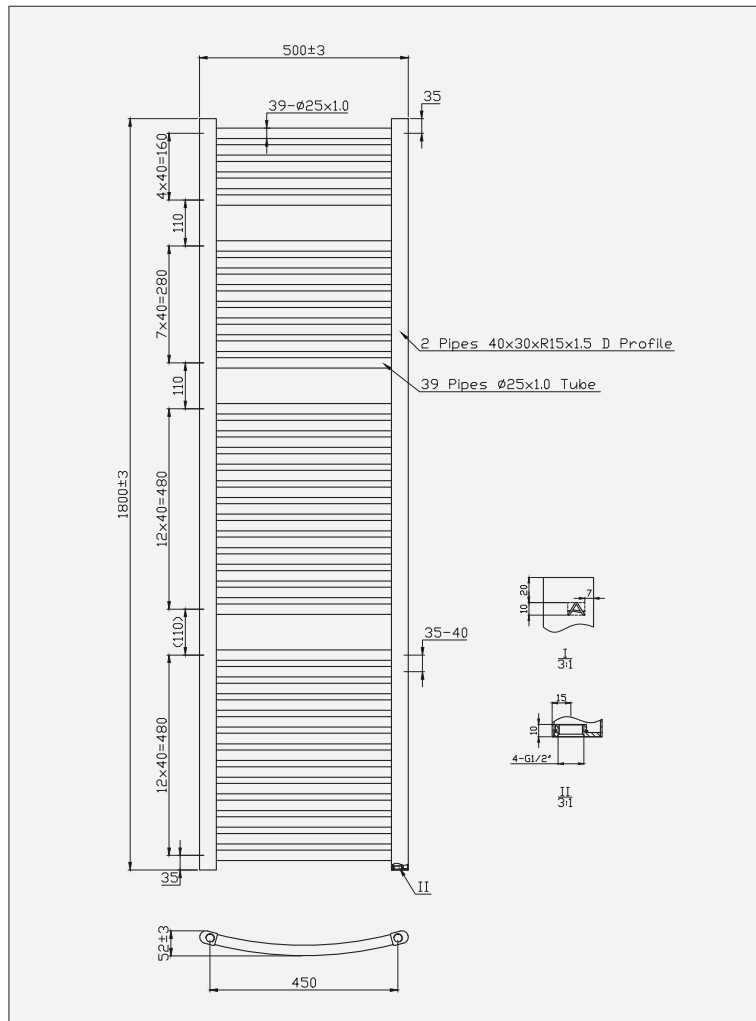

## Luca Curved - Towel Radiator with Aromawell

Code: LUC180-5

Code	L / Length (mm)	W / Width (mm)	D / Pipe Centres (mm)	Tube (pcs)	BTU (50°C)	BTU (60°C)
LUC180-5	1800mm	500mm	450mm	5+8+13+13	2425	2910

 **AROMAWELL**

### Features

- Complete with unique 'Aromawell' feature, which holds aromatherapy oil, when the heating is on this will scent your bathroom
- 25mm round crossbars to maximise heat output
- Cross bars discretely etched with the Aqualla logo
- Can be used with Aqualla straight or angled valves
- 4 fixing brackets included
- 10 year product guarantee