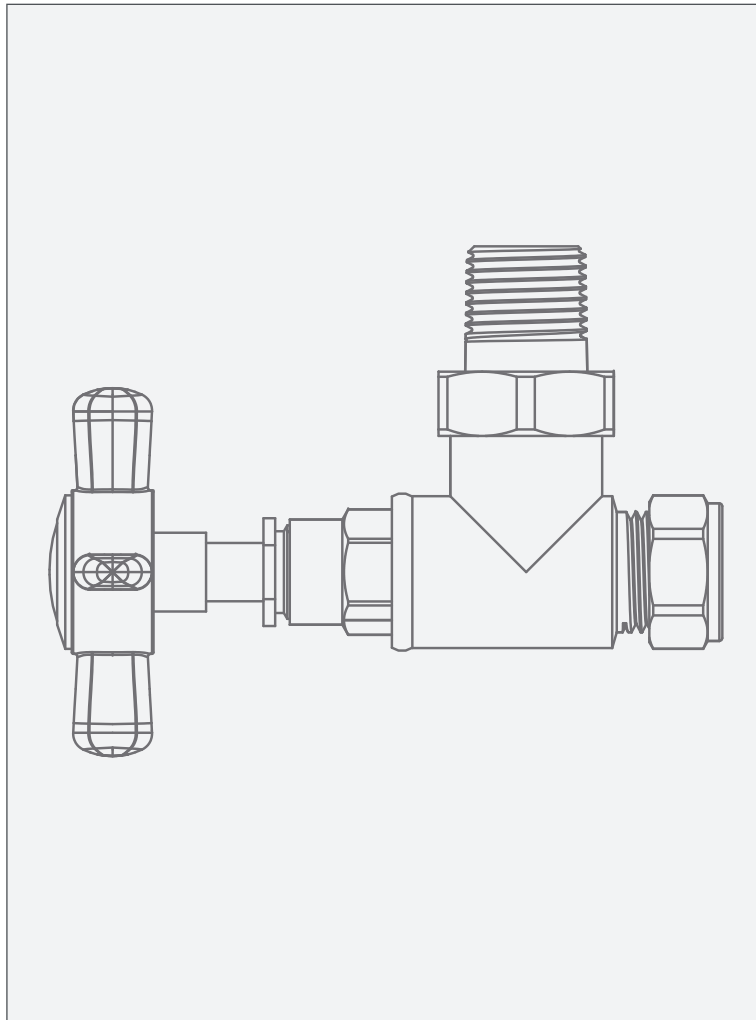

# Radiator Valves - Traditional Angled Valve

## Radiator Valves - Traditional Angled Valve

Code: T-WV

### Features

- Traditional style round angle valves
- Suitable for use with Georgia and Victoria ranges
- Brass with chrome plating
- 2 year guarantee

Unit 5, Kiltonga Industrial Estate,  
Newtownards, Co Down,  
Northern Ireland. BT23 4TJ