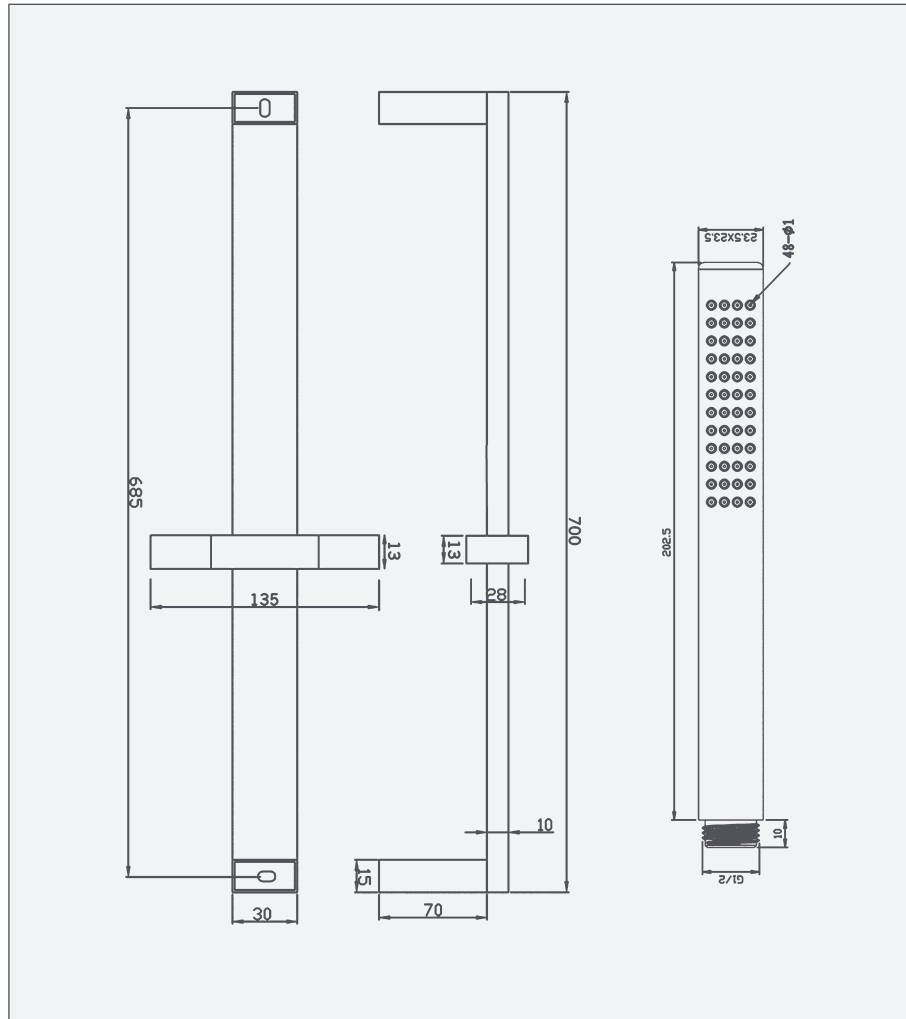

Encore - Pencil Slide Rail Kit

Encore - Pencil Slide Rail Kit

Code: E-PH

Features

- Square sliding rail kit
- Slide bar and bracket both made from brass and chrome plated
- Height adjustable handset position
- Complete with shower hose and handset