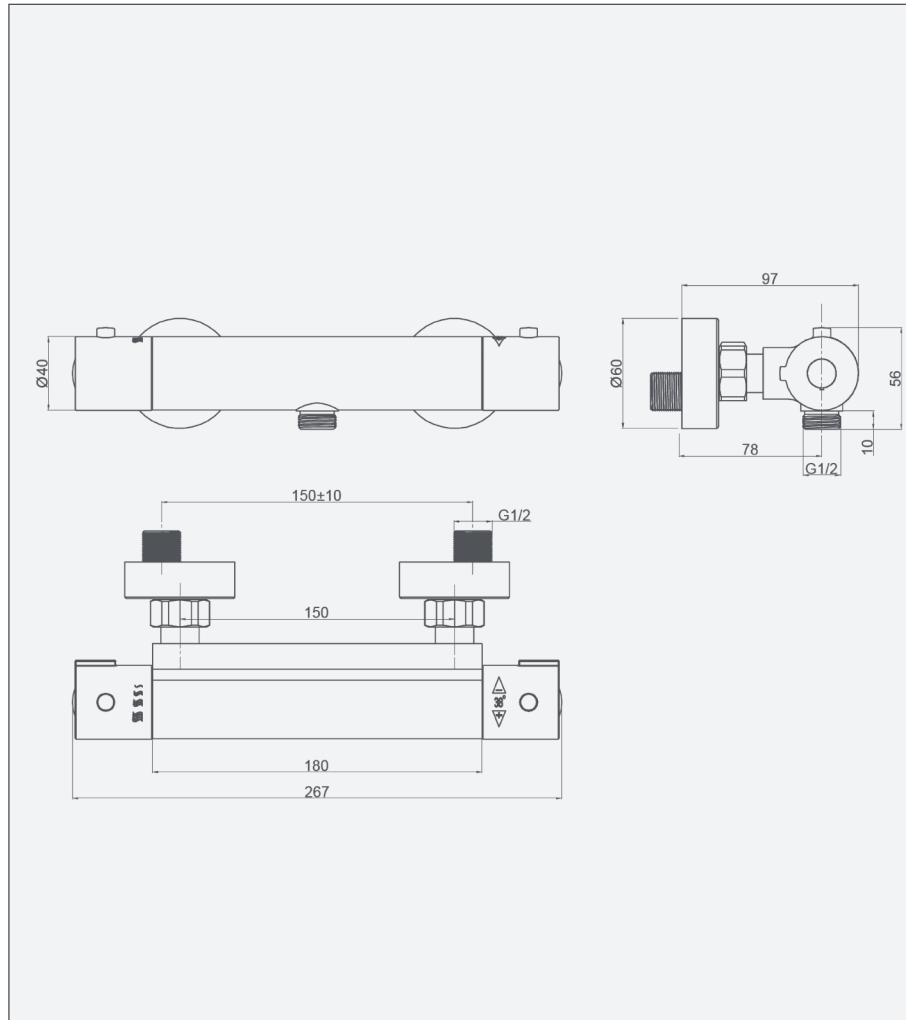

Luca - Bar Valve Only

Luca - Bar Valve Only

Code: LU-BVO

Features

- TMV approved valve
- Complete with fast fix brackets
- 38 degree override anti-scald function

Operating Pressure	0.2 bar	0.5 bar	1 bar	2 bar
Flow Rate (L/min)	6.0	8.8	13.1	18.8