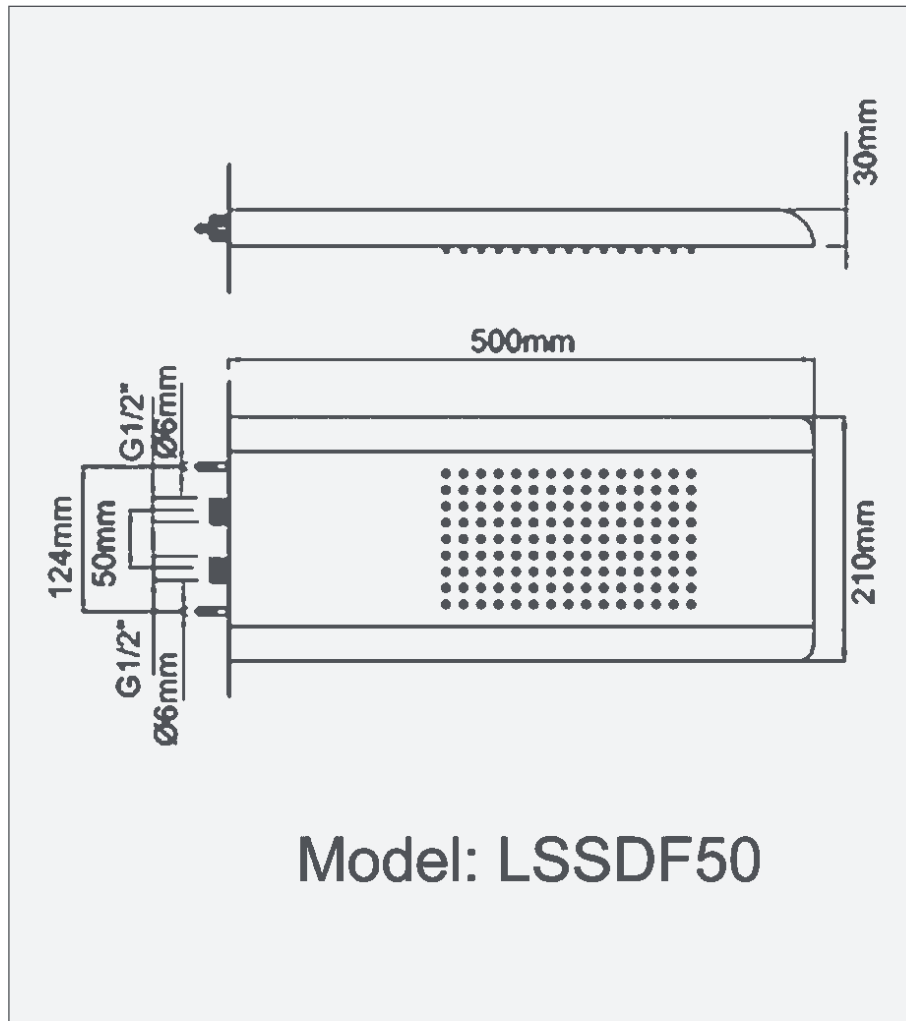

Luca - Stainless Steel Dual Flow Shower Head

Luca - Stainless Steel Dual Flow Shower Head

Code: L-SSDF50

Features

- Luxury dual function showerhead
- Rain or waterfall feature
- Stainless steel

Unit 5, Kiltonga Industrial Estate,
Newtownards, Co Down,
Northern Ireland. BT23 4TJ