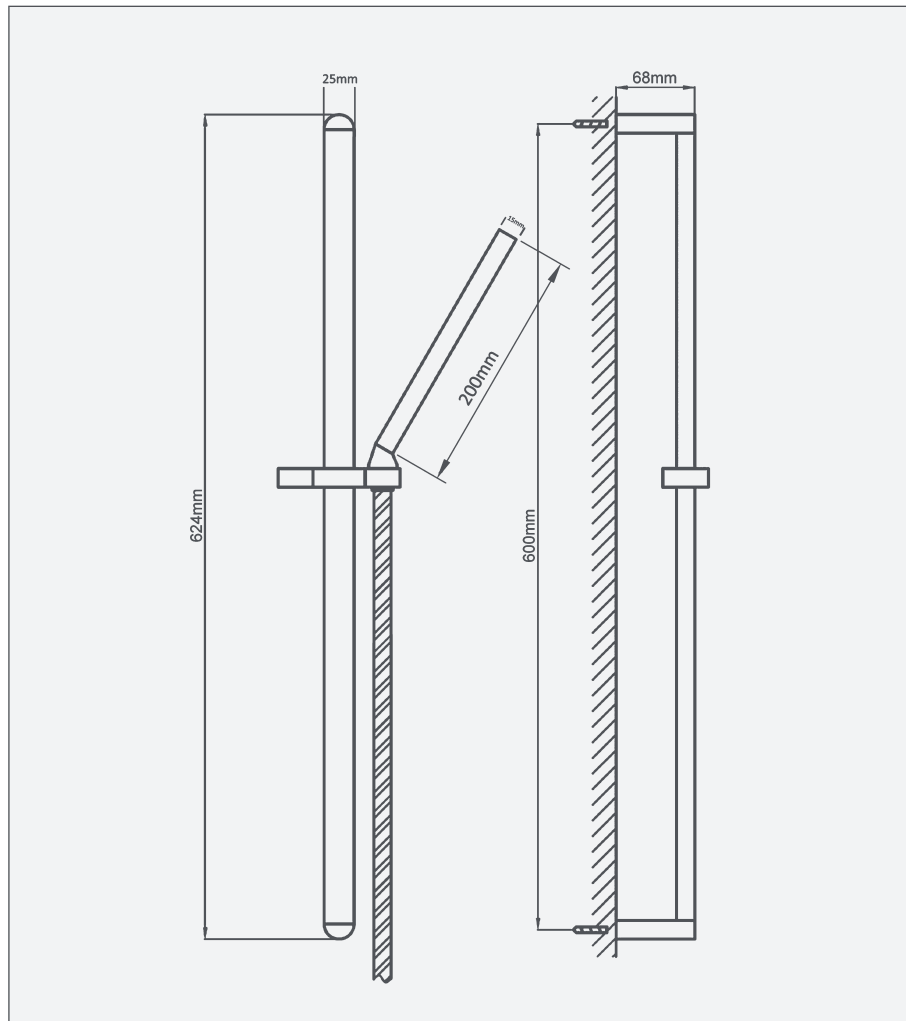

Rain - Pencil Slide Rail Kit

Rain - Pencil Slide Rail Kit

Code: R-PH

Features

- Sliding rail kit
- Slide bar and bracket both made from brass and chrome plated
- Height adjustable handset position
- Complete with shower hose and brass chrome plated handset