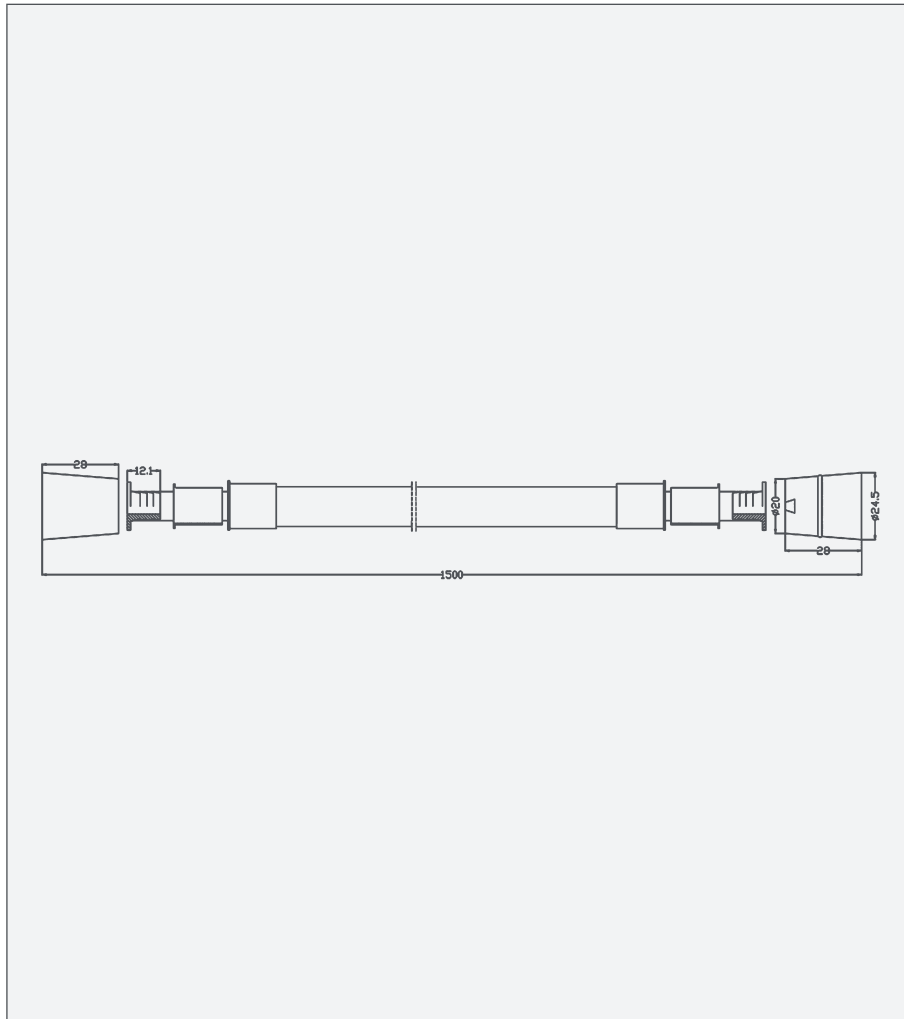

Smooth Shower Hose

Smooth Shower Hose

Code: HO-PVC

Features

- Smooth finish PVC hose
- Modern stylish look
- Anti bacterial finish

Unit 5, Kiltonga Industrial Estate,
Newtownards, Co Down,
Northern Ireland. BT23 4TJ