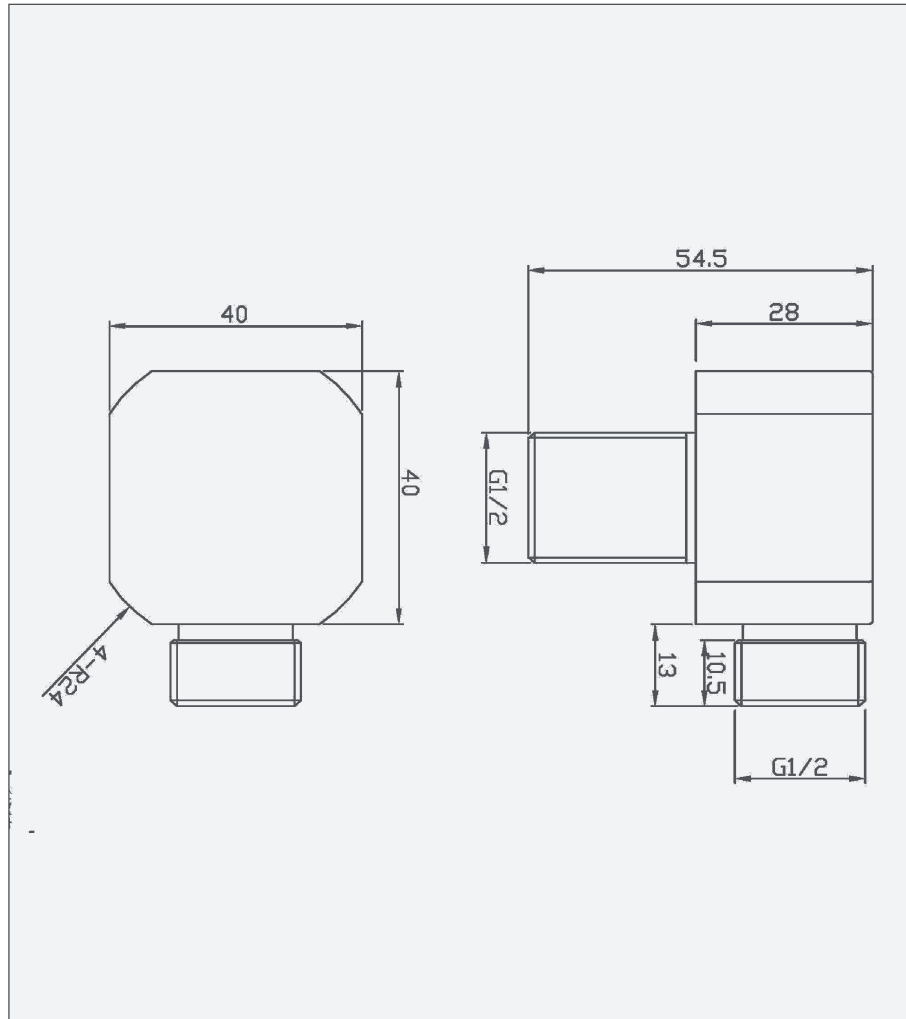

## Soft square Wall Outlet

Code: SS-WO